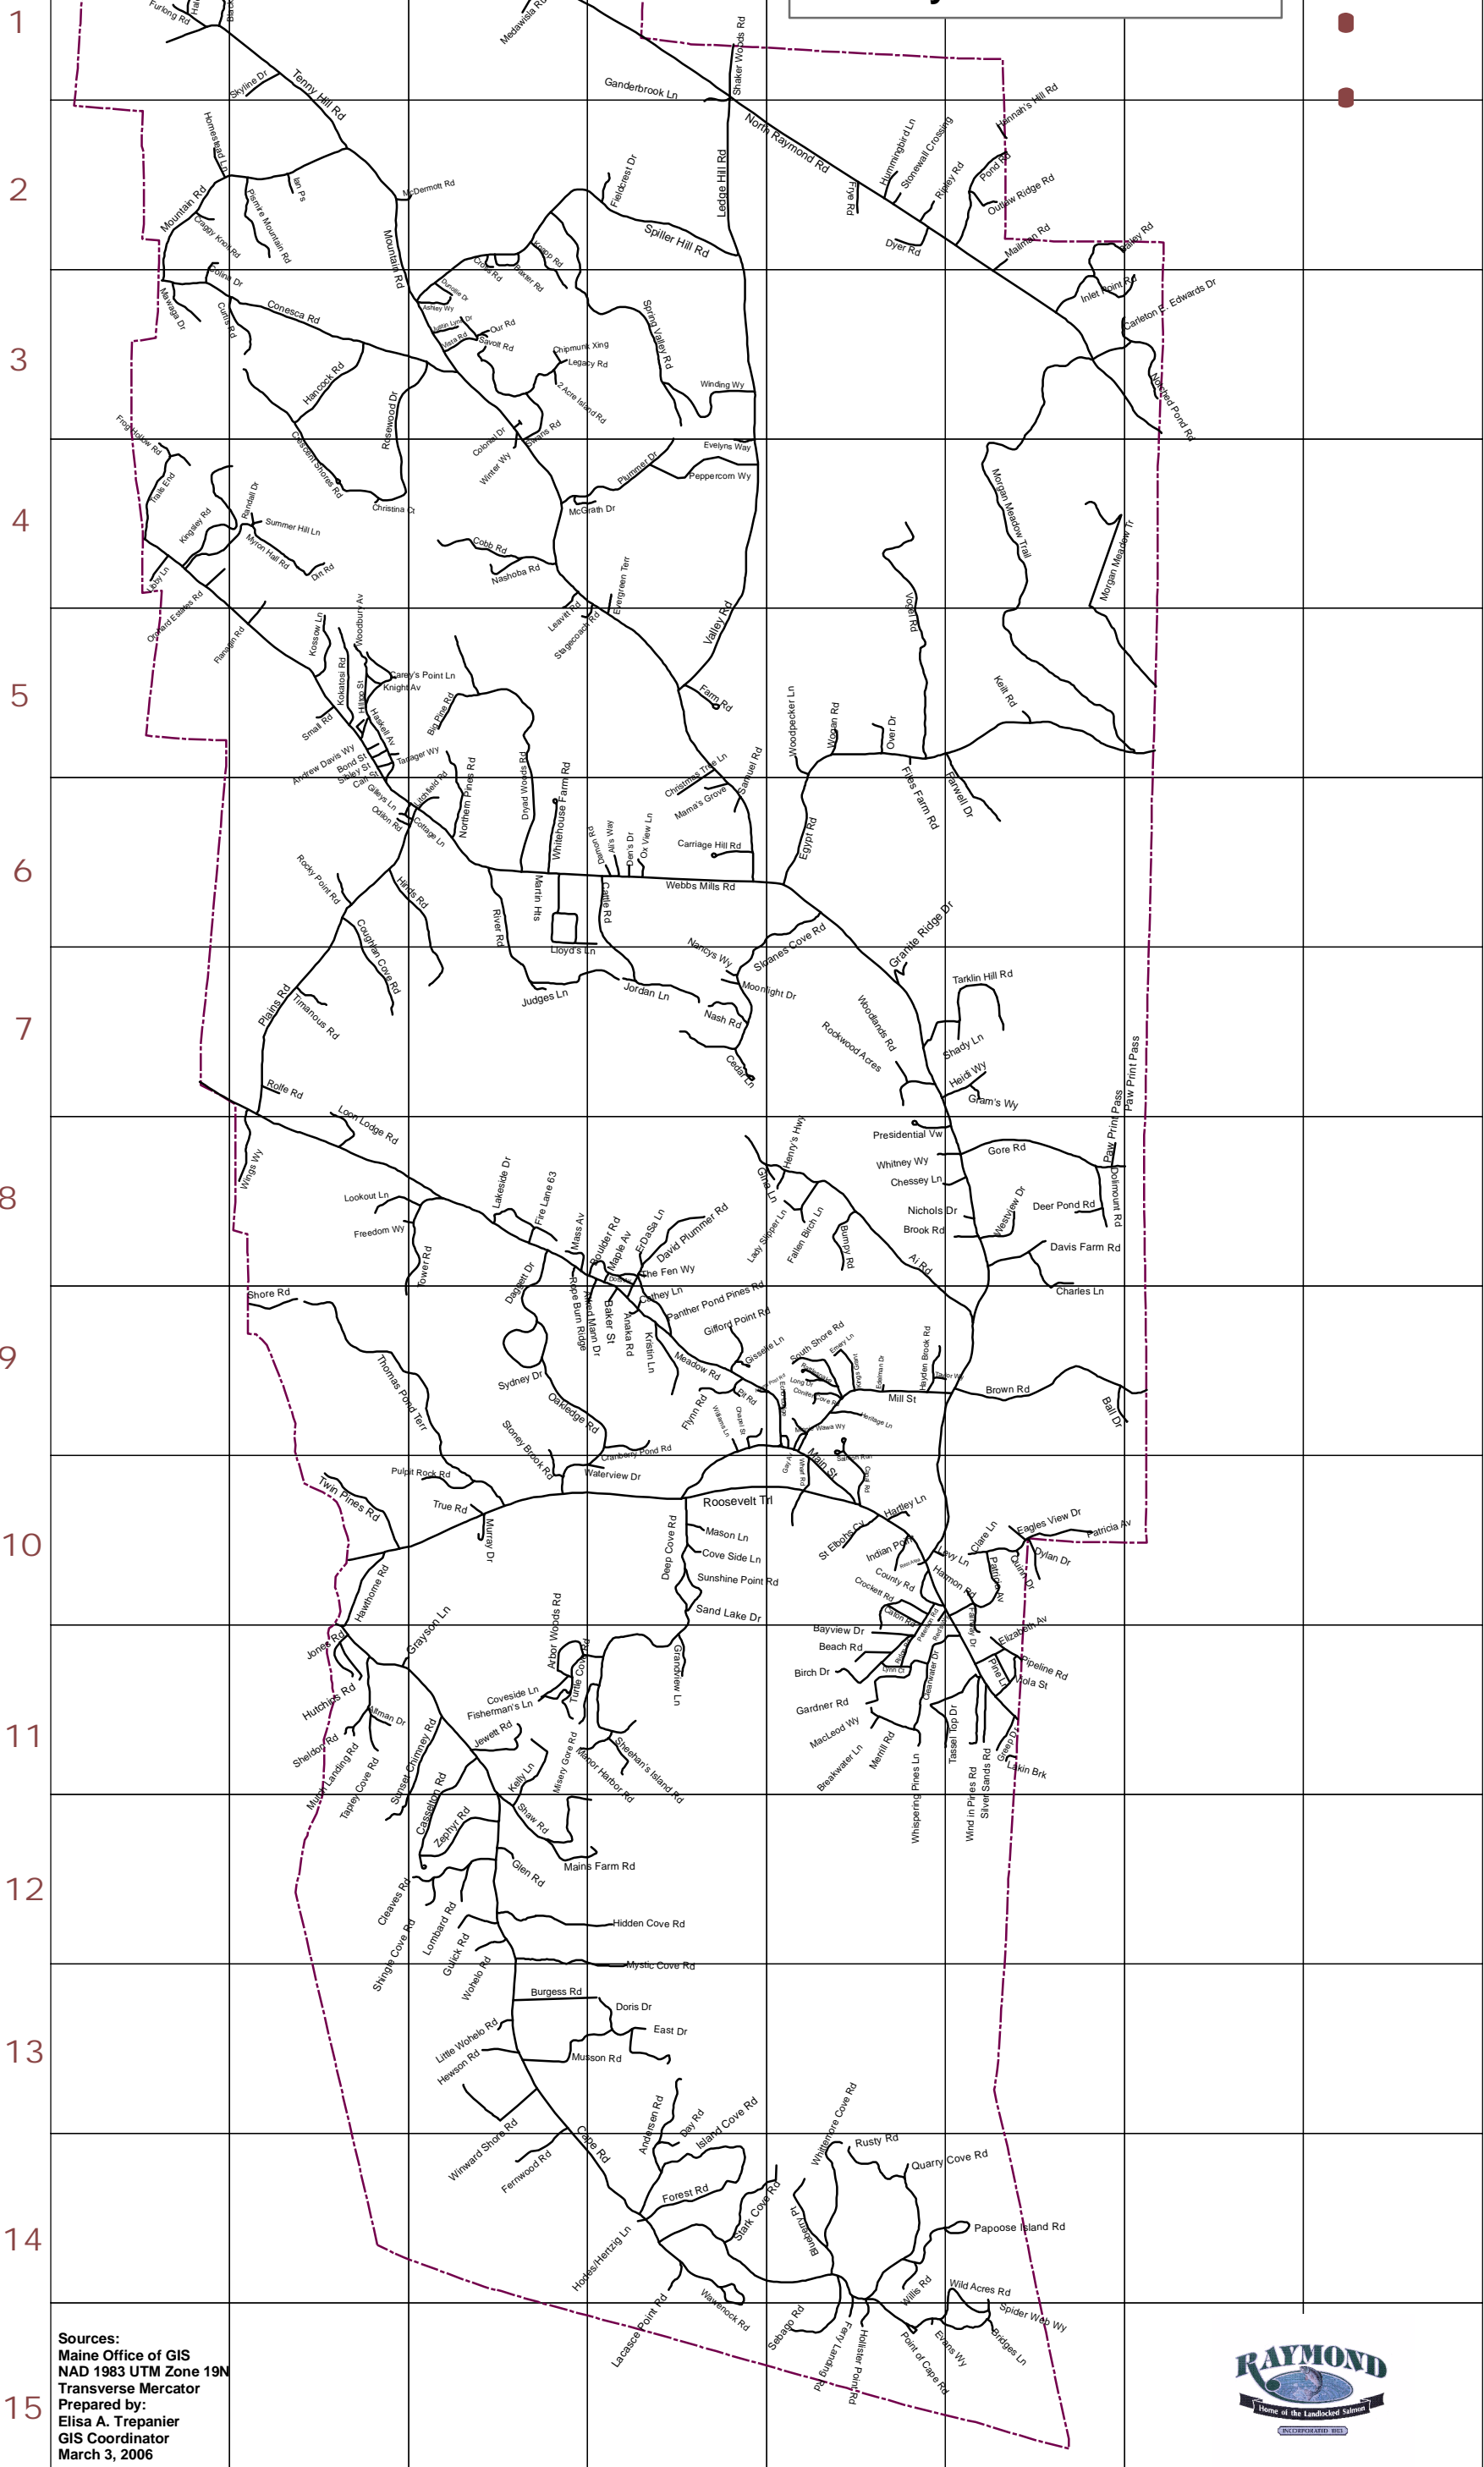

2005 Raymond Street Index

Sources:
 Maine Office of GIS
 NAD 1983 UTM Zone 19N
 Transverse Mercator
 Prepared by:
 Elisa A. Trepanier
 GIS Coordinator
 March 3, 2006