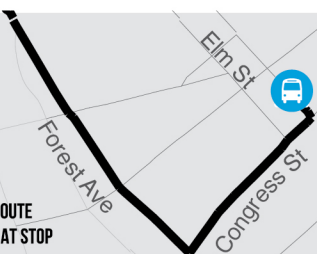

ROUTE STOPS

NAPLES

AMERICAN LEGION HALL
26 CASCO RD. RT 11

CASCO

CLYDE BAILEY DROP IN CENTER
224 ROOSEVELT TRAIL

RAYMOND

SUNSET VARIETY
1337 ROOSEVELT TRAIL

WINDHAM

NORTH WINDHAM MALL ENTRANCE
795 ROOSEVELT TRAIL

WESTBROOK

333 ELMWOOD AVENUE
PRIDES CORNER

PORTLAND

METRO PULSE
21 ELM ST

LEGEND

-  BUS STOPS
-  LAKES REGION BUS ROUTE
-  PARKING AVAILABLE AT STOP