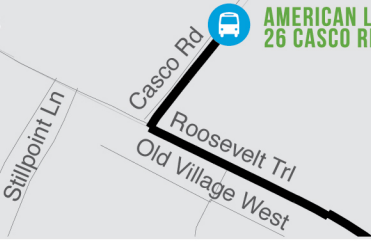

ROUTE STOPS

NAPLES

AMERICAN LEGION HALL
26 CASCO RD. RT 11

CASCO

CLYDE BAILEY DROP IN CENTER
224 ROOSEVELT TRAIL

RAYMOND

SUNSET VARIETY
1337 ROOSEVELT TRAIL

WINDHAM

NORTH WINDHAM MALL ENTRANCE
795 ROOSEVELT TRAIL

WESTBROOK

333 ELMWOOD AVENUE
PRIDES CORNER

PORTLAND

METRO PULSE
21 ELM ST

LEGEND

-  BUS STOPS
-  LAKES REGION BUS ROUTE
-  PARKING AVAILABLE AT STOP