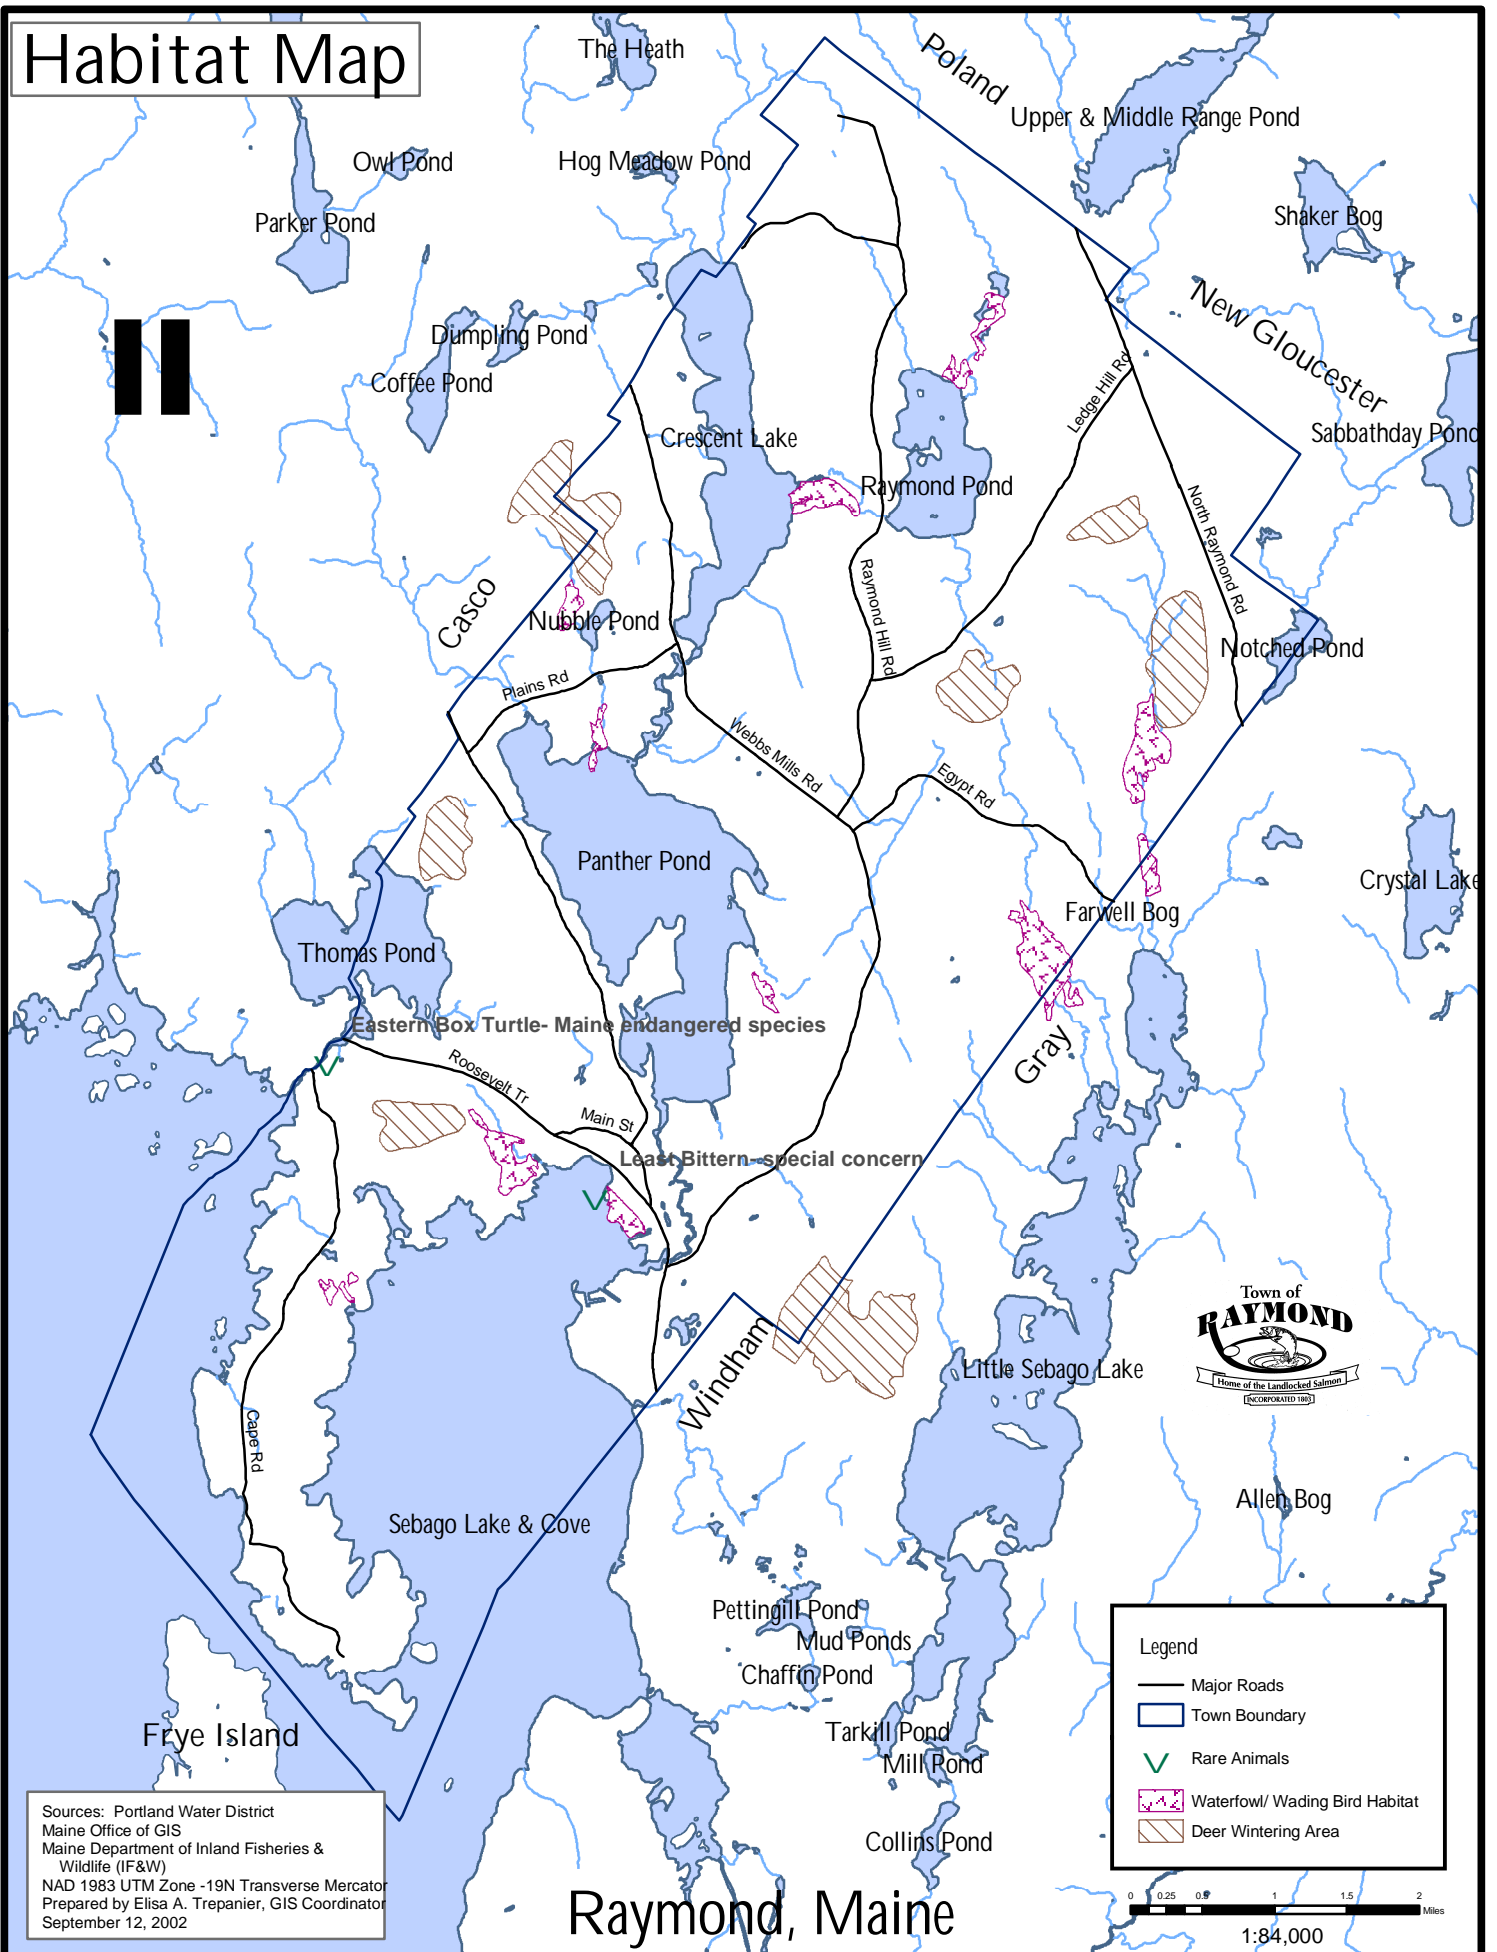

# Habitat Map

Sources: Portland Water District  
 Maine Office of GIS  
 Maine Department of Inland Fisheries & Wildlife (IF&W)  
 NAD 1983 UTM Zone -19N Transverse Mercator  
 Prepared by Elisa A. Trepanier, GIS Coordinator  
 September 12, 2002

**Legend**

- Major Roads
- ▭ Town Boundary
- ✓ Rare Animals
- ▭ Waterfowl/ Wading Bird Habitat
- ▨ Deer Wintering Area

## Raymond, Maine