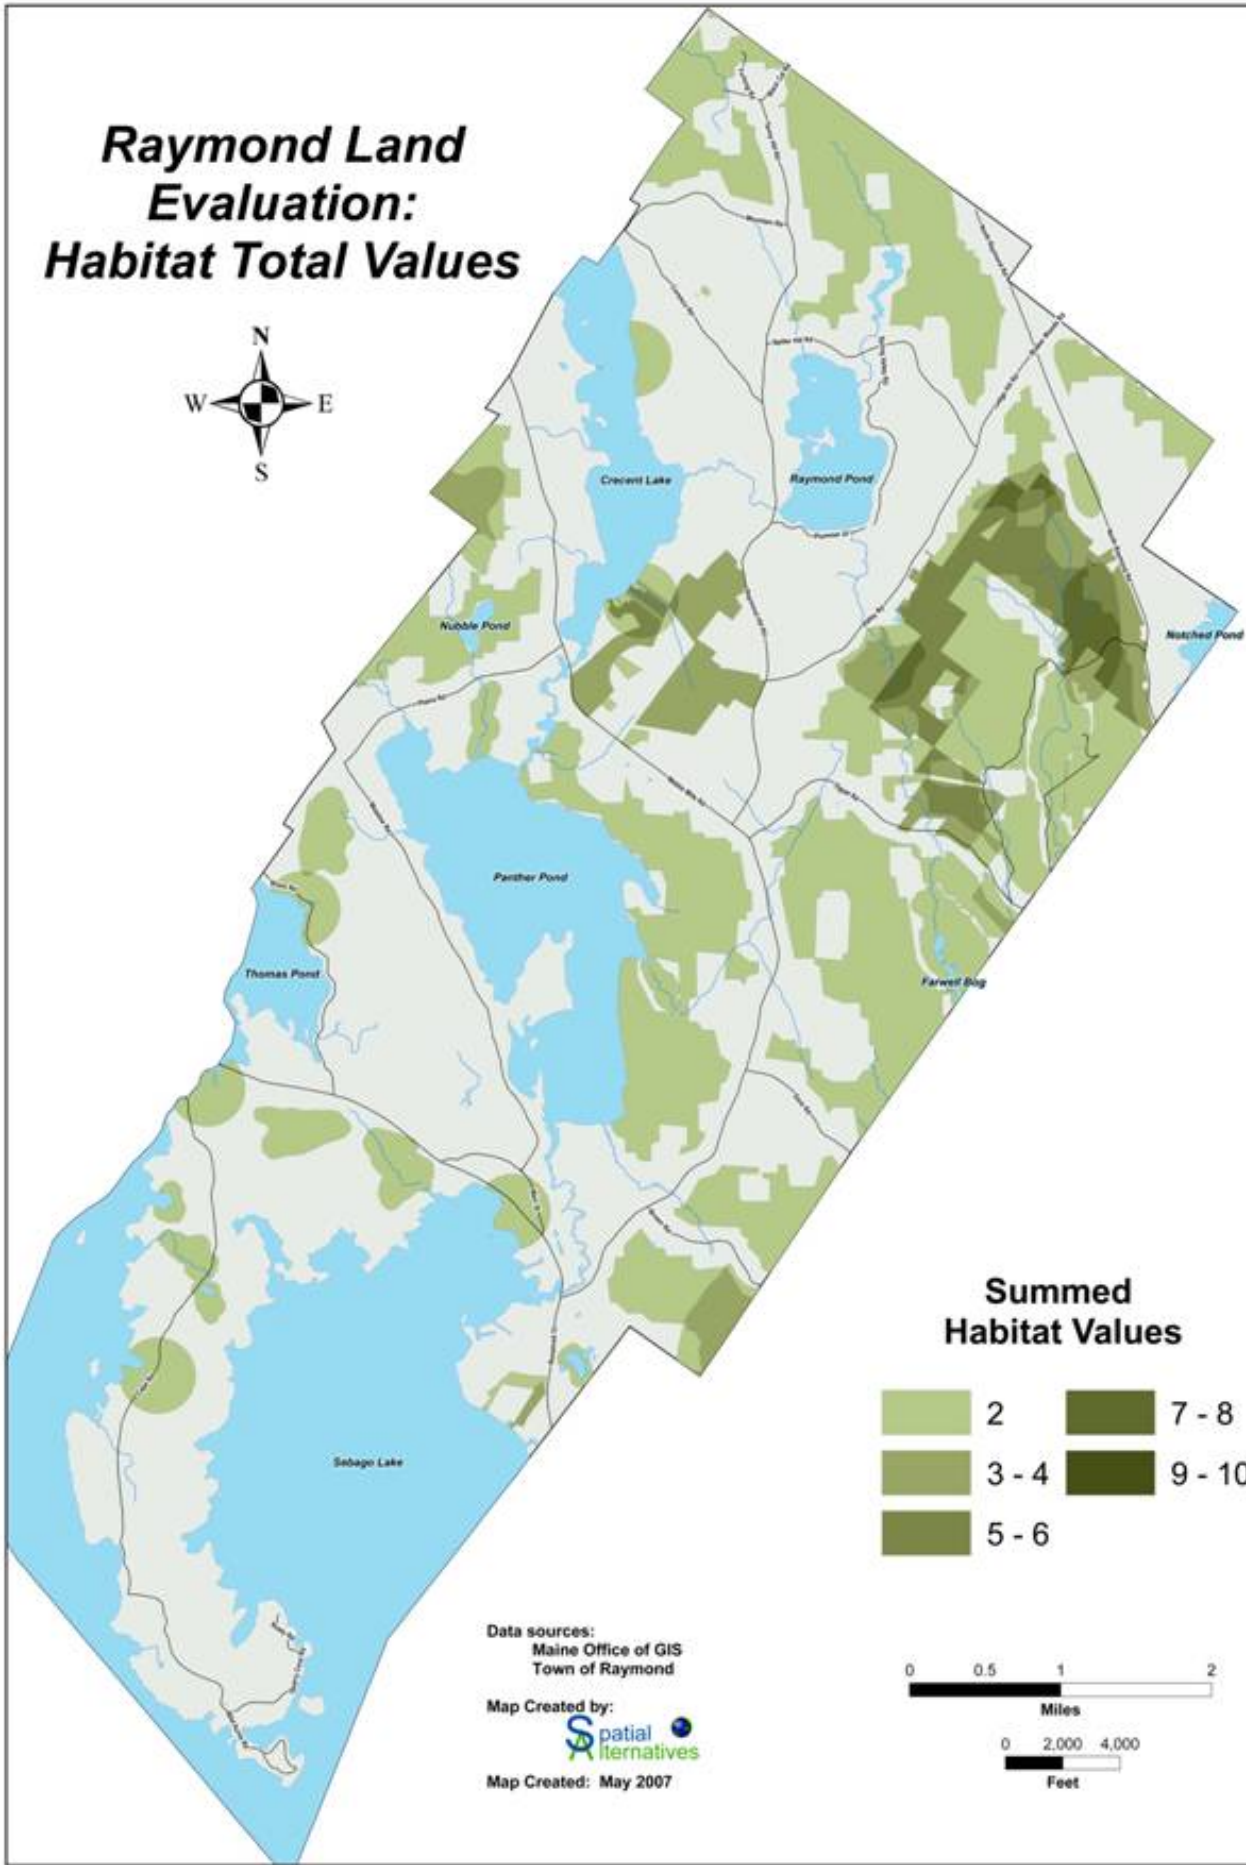

Raymond Land Evaluation: Habitat Total Values

Data sources:
Maine Office of GIS
Town of Raymond

Map Created by:
 Spatial Alternatives

Map Created: May 2007