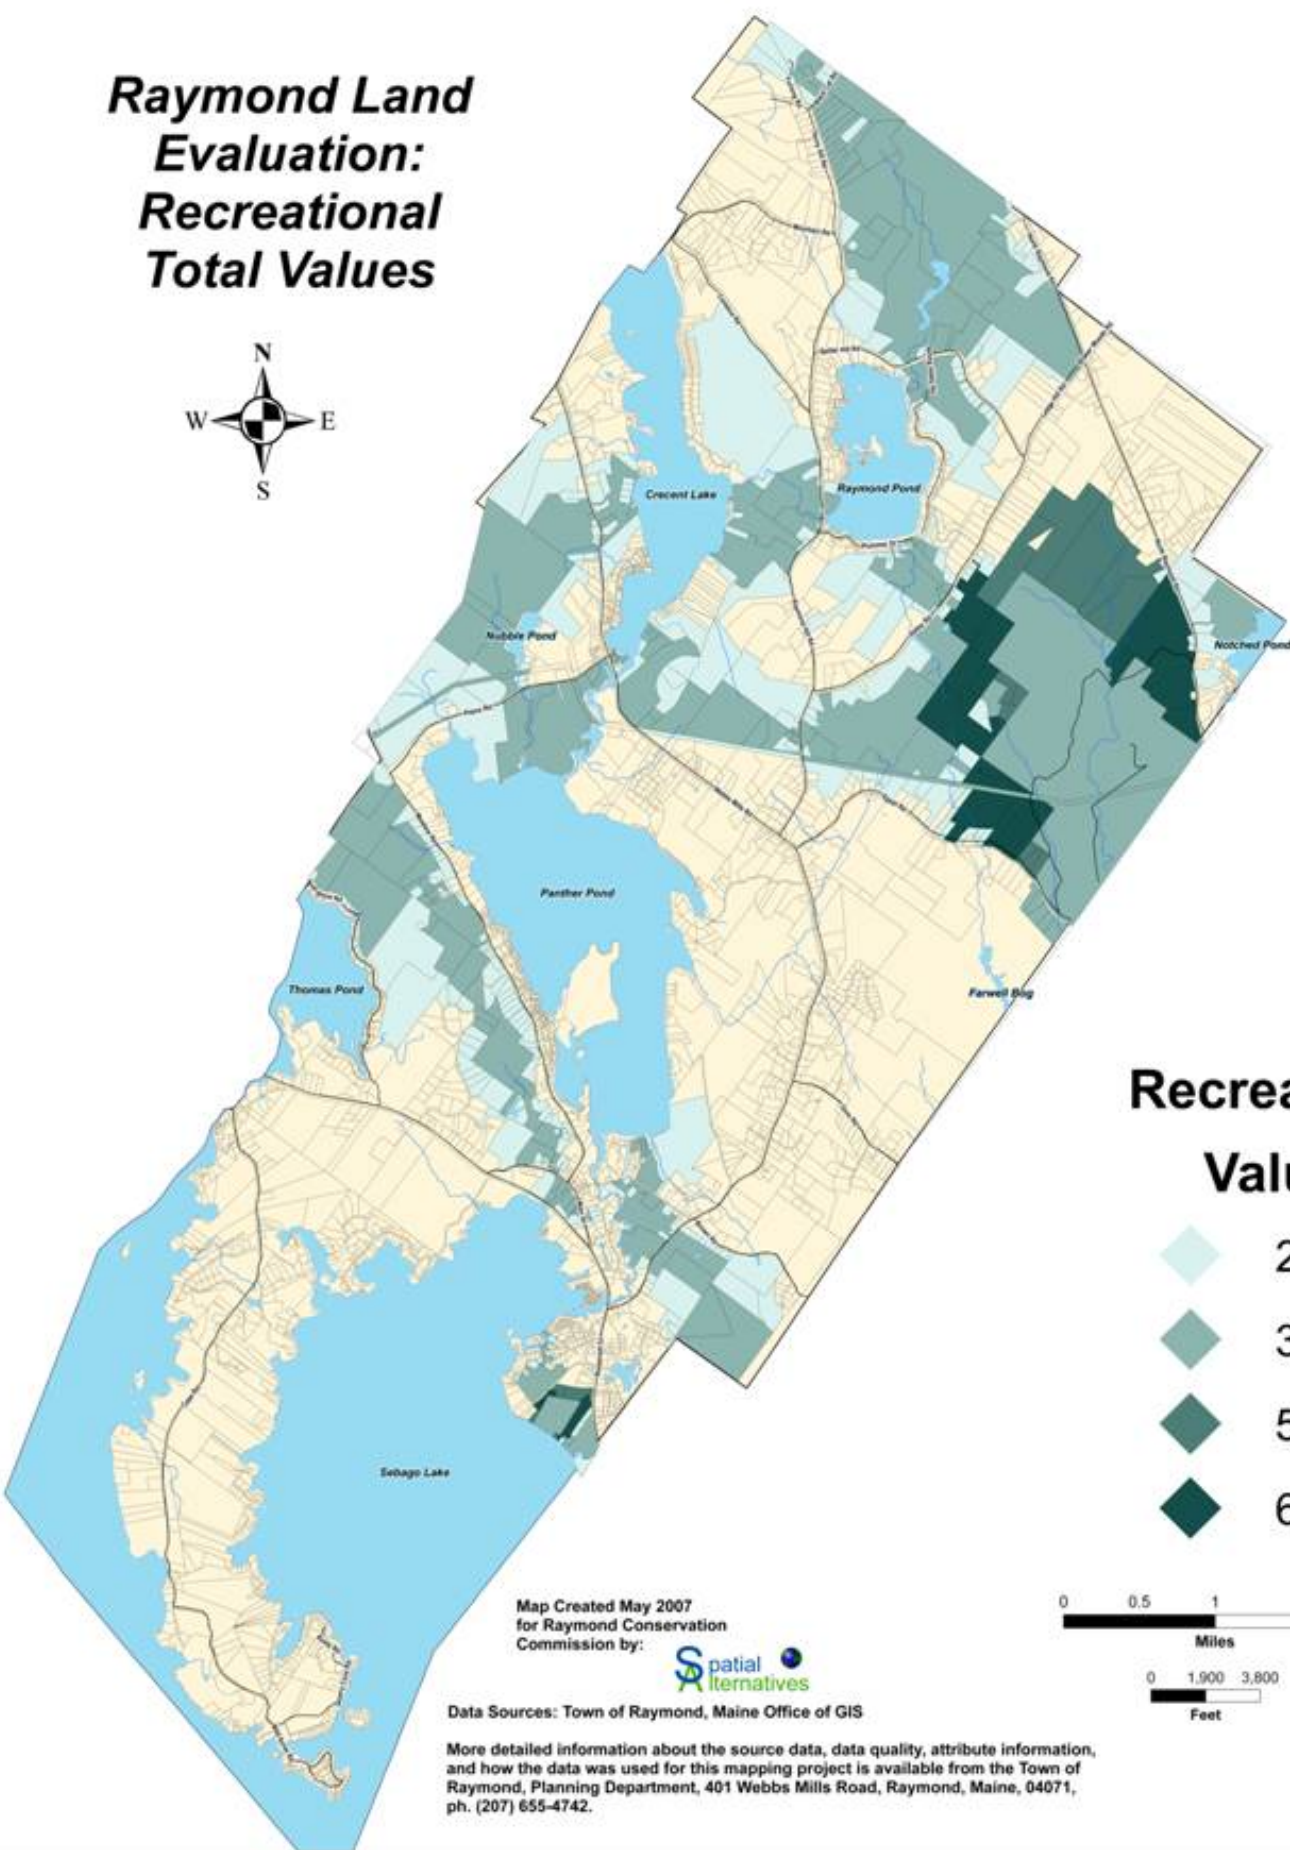

Raymond Land Evaluation: Recreational Total Values

Recreational Values

Map Created May 2007
for Raymond Conservation
Commission by:

Data Sources: Town of Raymond, Maine Office of GIS

More detailed information about the source data, data quality, attribute information, and how the data was used for this mapping project is available from the Town of Raymond, Planning Department, 401 Webbs Mills Road, Raymond, Maine, 04071, ph. (207) 655-4742.