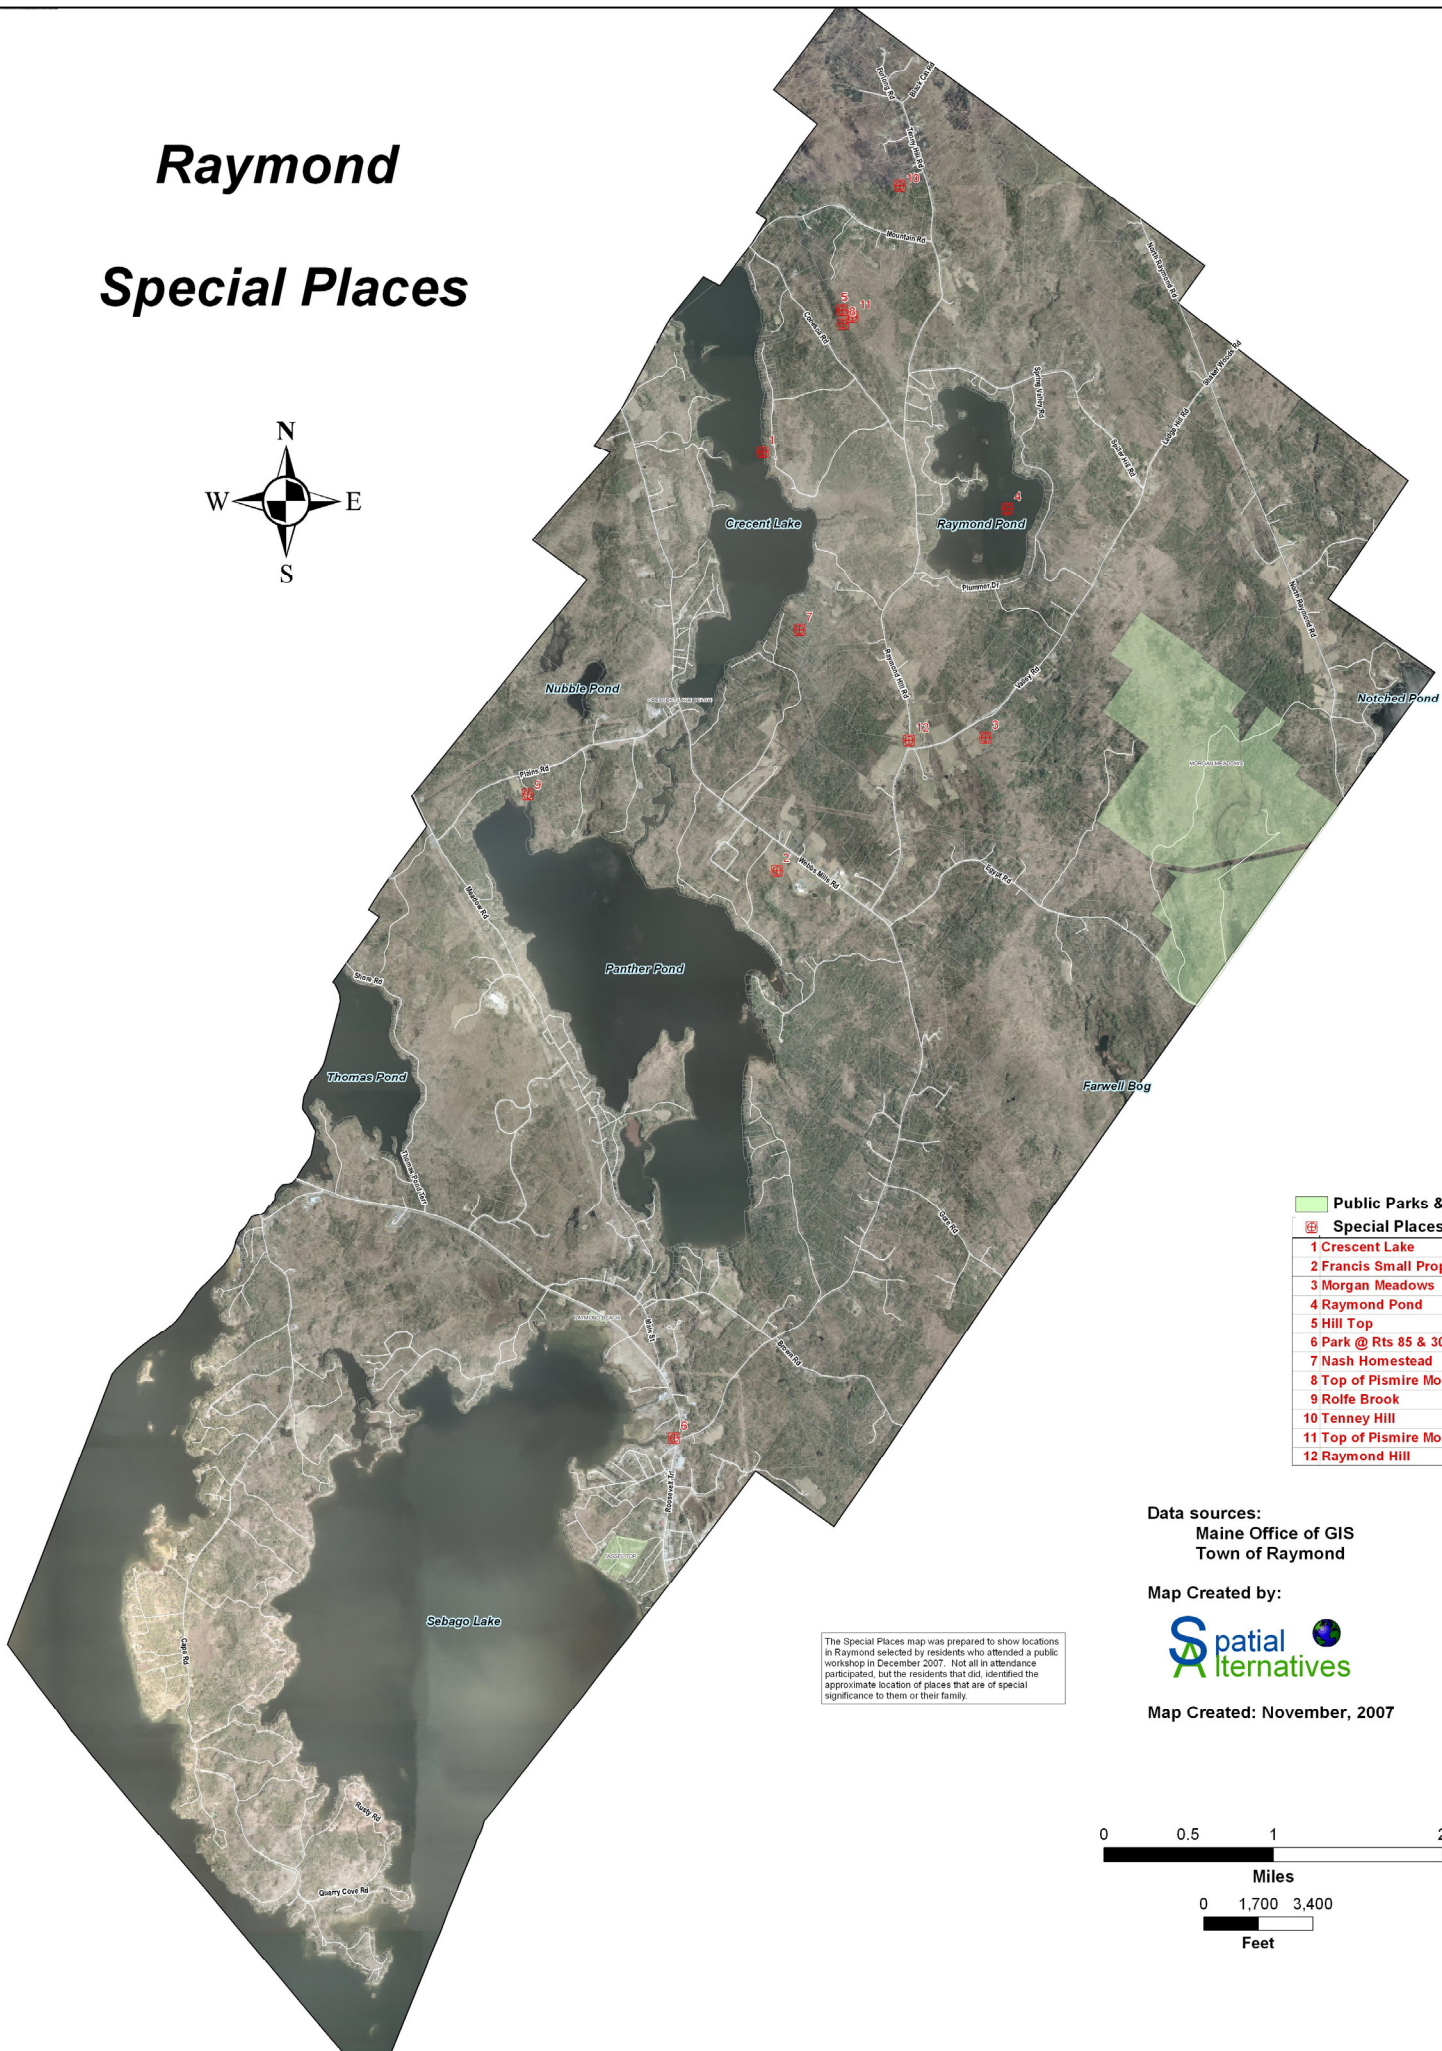

Raymond Special Places

	Public Parks & Land
	Special Places
1	Crescent Lake
2	Francis Small Property
3	Morgan Meadows
4	Raymond Pond
5	Hill Top
6	Park @ Rts 85 & 302
7	Nash Homestead
8	Top of Pismire Mountain
9	Rolfe Brook
10	Tenney Hill
11	Top of Pismire Mountain
12	Raymond Hill

Data sources:
Maine Office of GIS
Town of Raymond

Map Created by:

Map Created: November, 2007