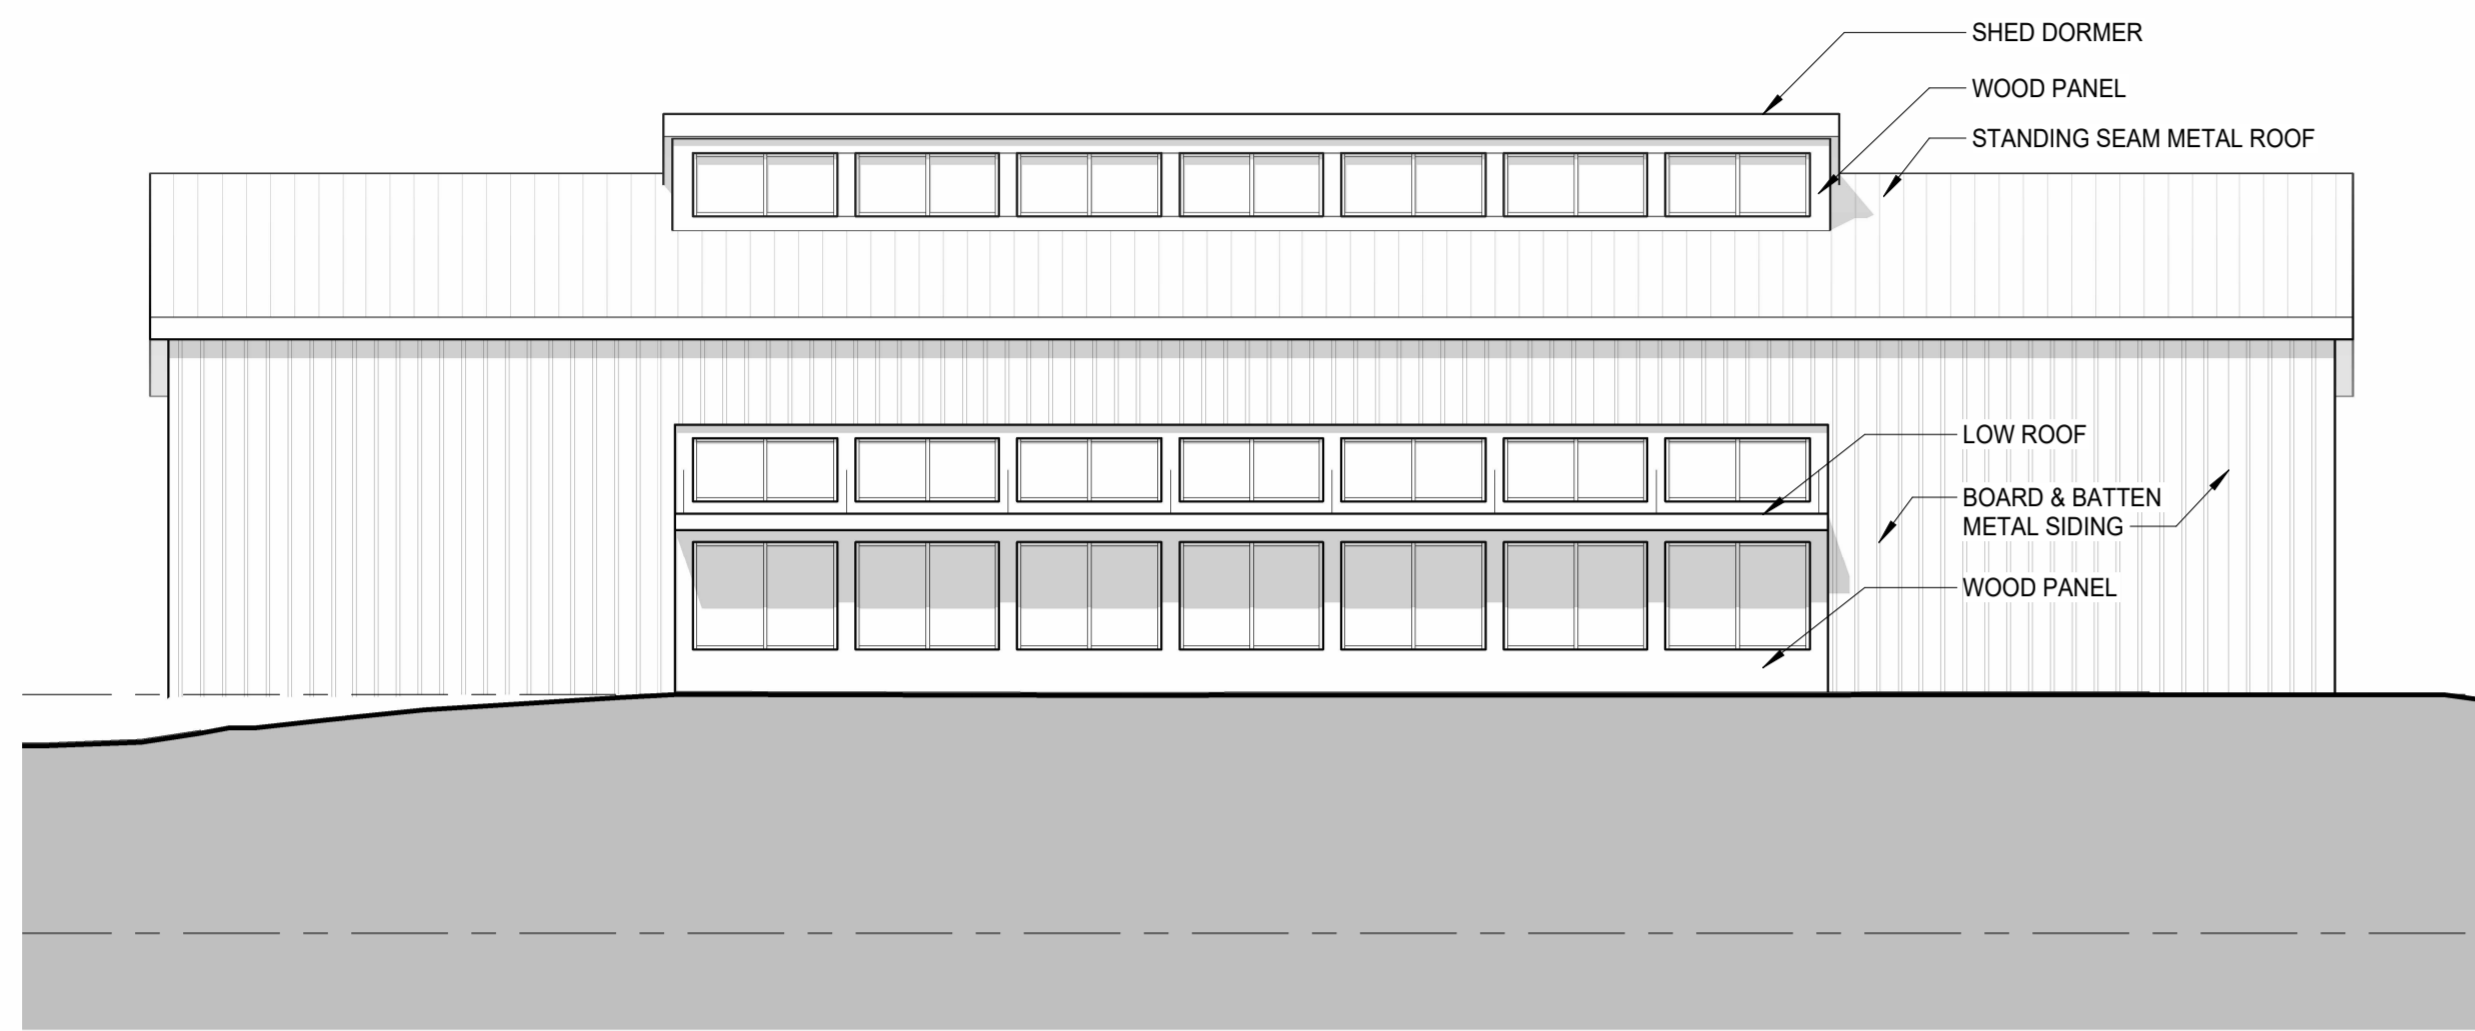

LEVEL 1 - BOAT STORAGE

3/32" = 1'-0"

1 NORTHEAST ELEVATION
3/32" = 1'-0"

2 NORTHWEST ELEVATION
3/32" = 1'-0"

3 SOUTHWEST ELEVATION
3/32" = 1'-0"

4 SOUTHEAST ELEVATION
3/32" = 1'-0"

① Perspective View 1

② Perspective View 2

③ Perspective View 3