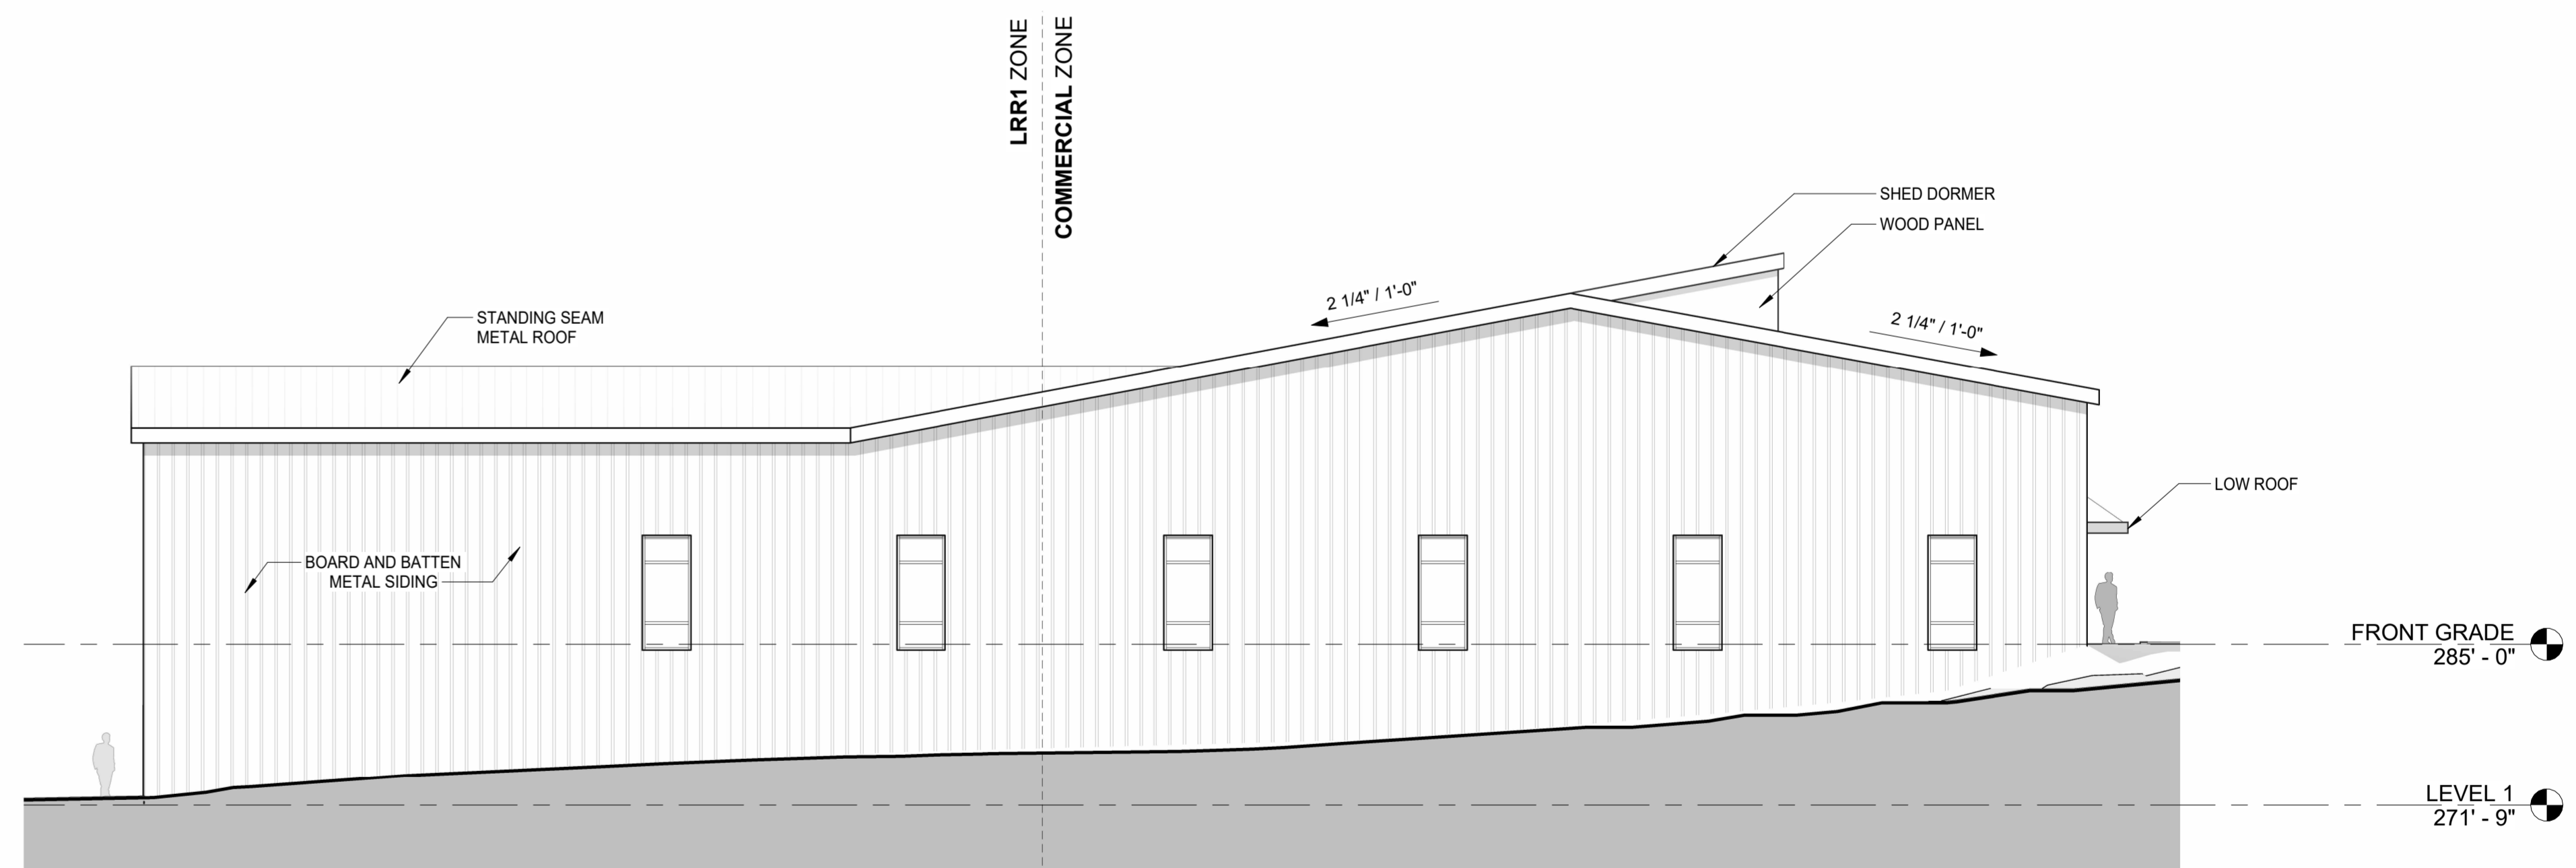

LEVEL 1 - BOAT STORAGE

3/32" = 1'-0"

1 NORTHEAST ELEVATION
3/32" = 1'-0"

2 NORTHWEST ELEVATION
3/32" = 1'-0"

3 SOUTHWEST ELEVATION
3/32" = 1'-0"

4 SOUTHEAST ELEVATION
3/32" = 1'-0"

① Perspective View 1

② Perspective View 2

③ Perspective View 3