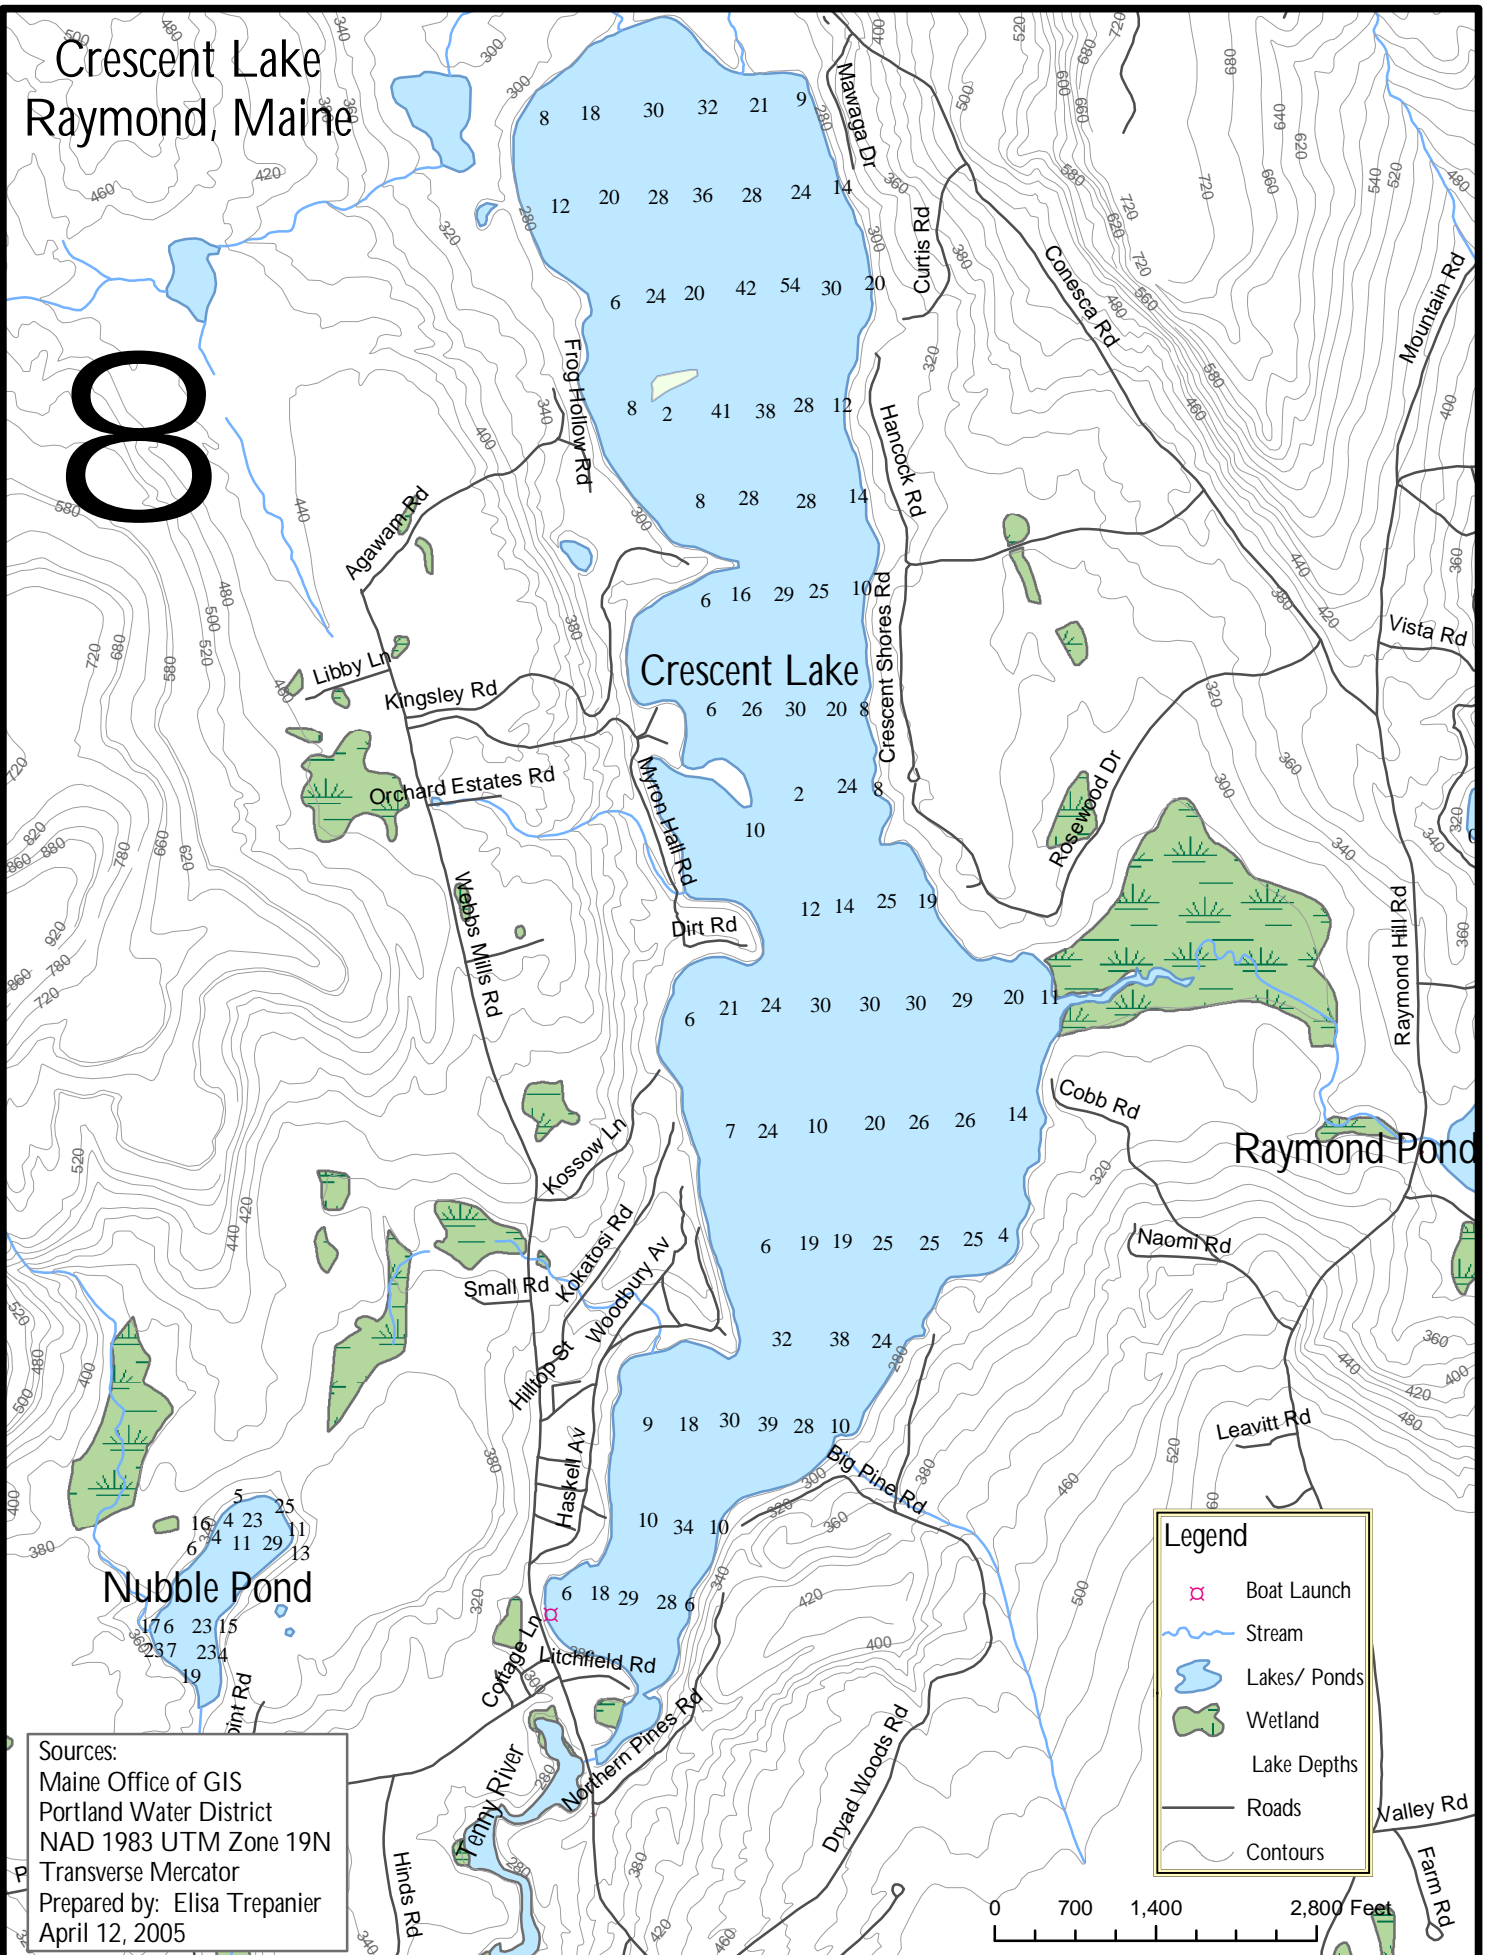

Crescent Lake Raymond, Maine

8

Nubble Pond

Sources:
 Maine Office of GIS
 Portland Water District
 NAD 1983 UTM Zone 19N
 Transverse Mercator
 Prepared by: Elisa Trepanier
 April 12, 2005

Legend

- Boat Launch
- Stream
- Lakes/ Ponds
- Wetland
- Lake Depths
- Roads
- Contours