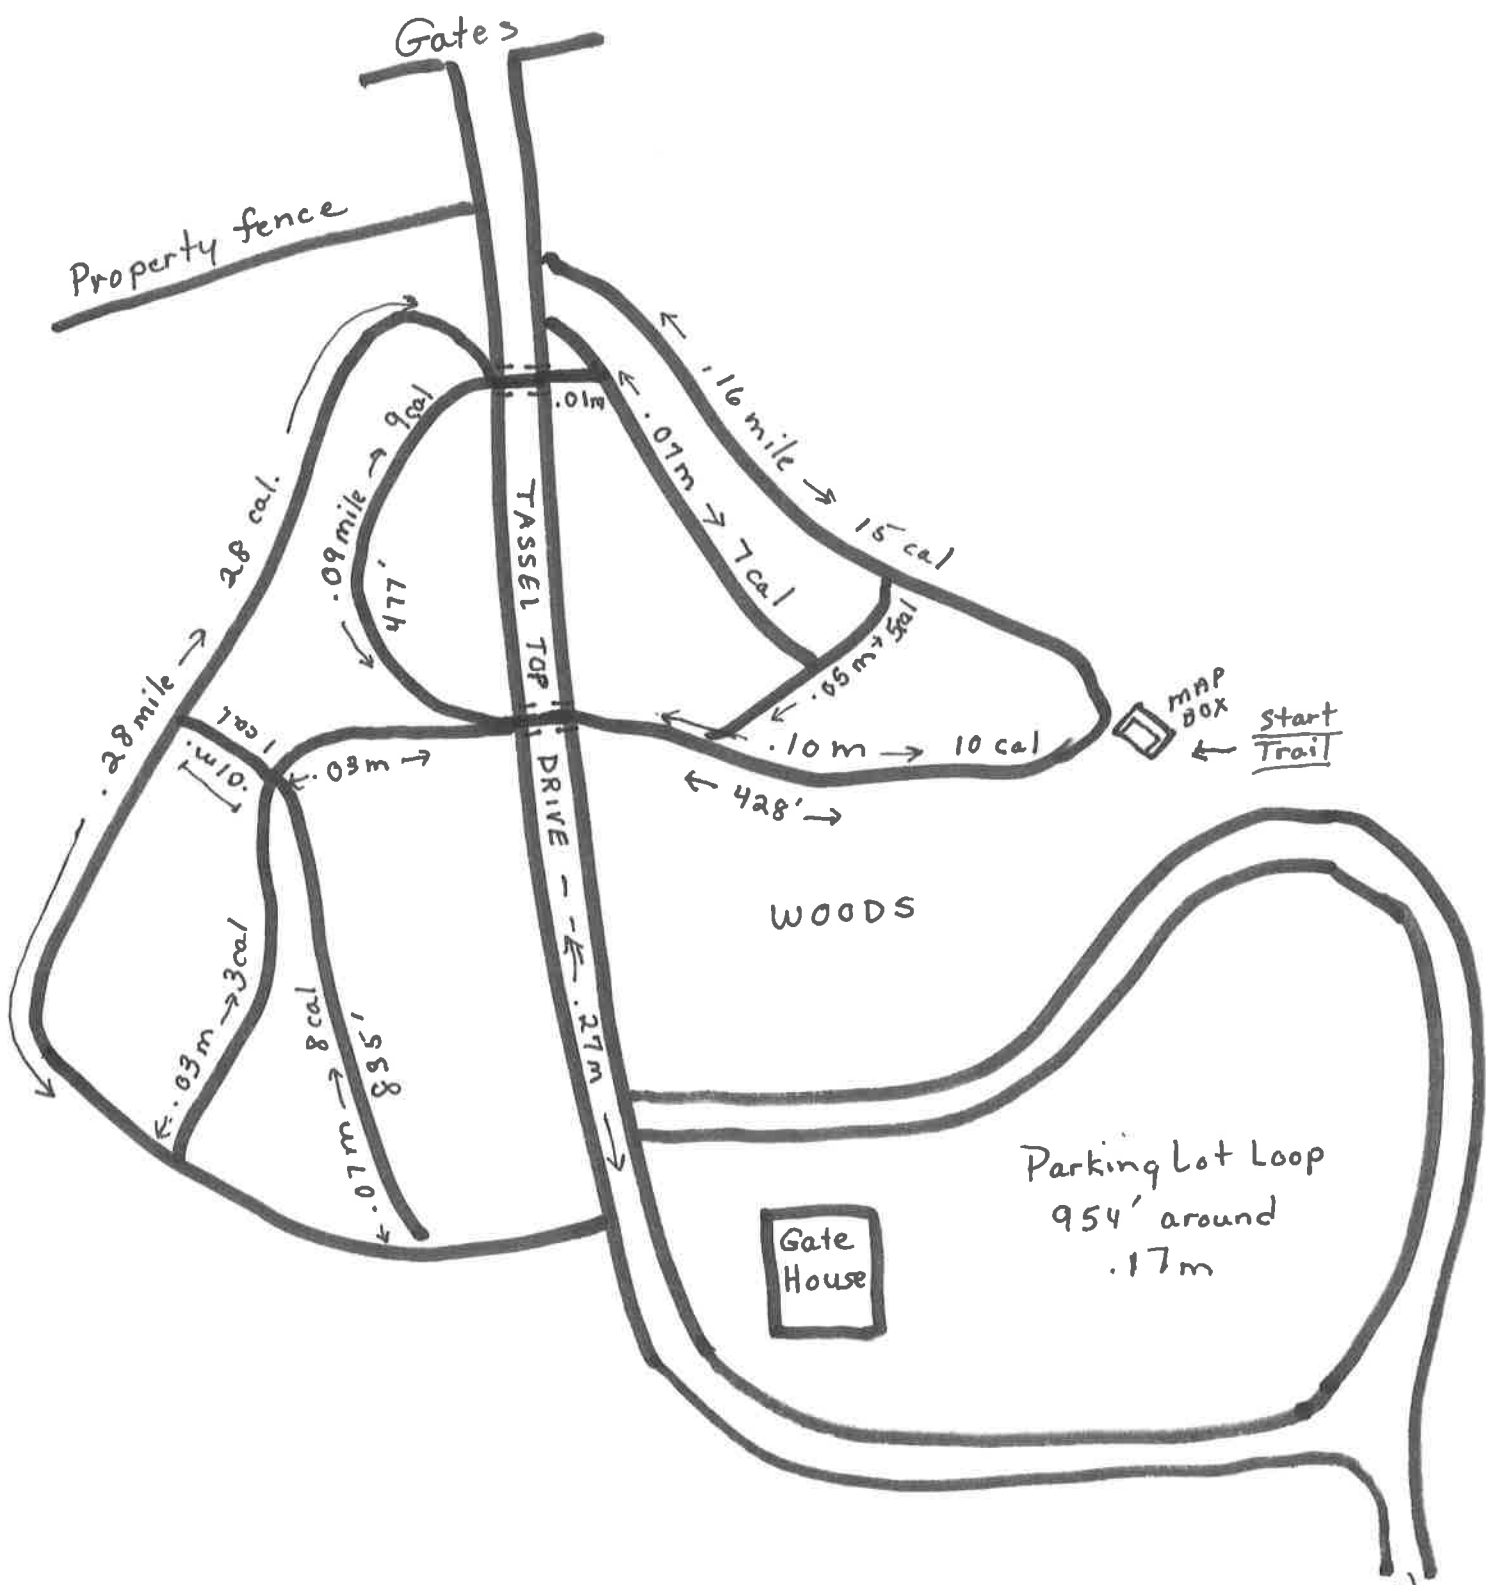

# 302 TASSEL TOP TRAILS

\* Calories are measured at a "normal" walk  
 Total trail length .9 miles. Entrance road + parking lot loop = .44 miles