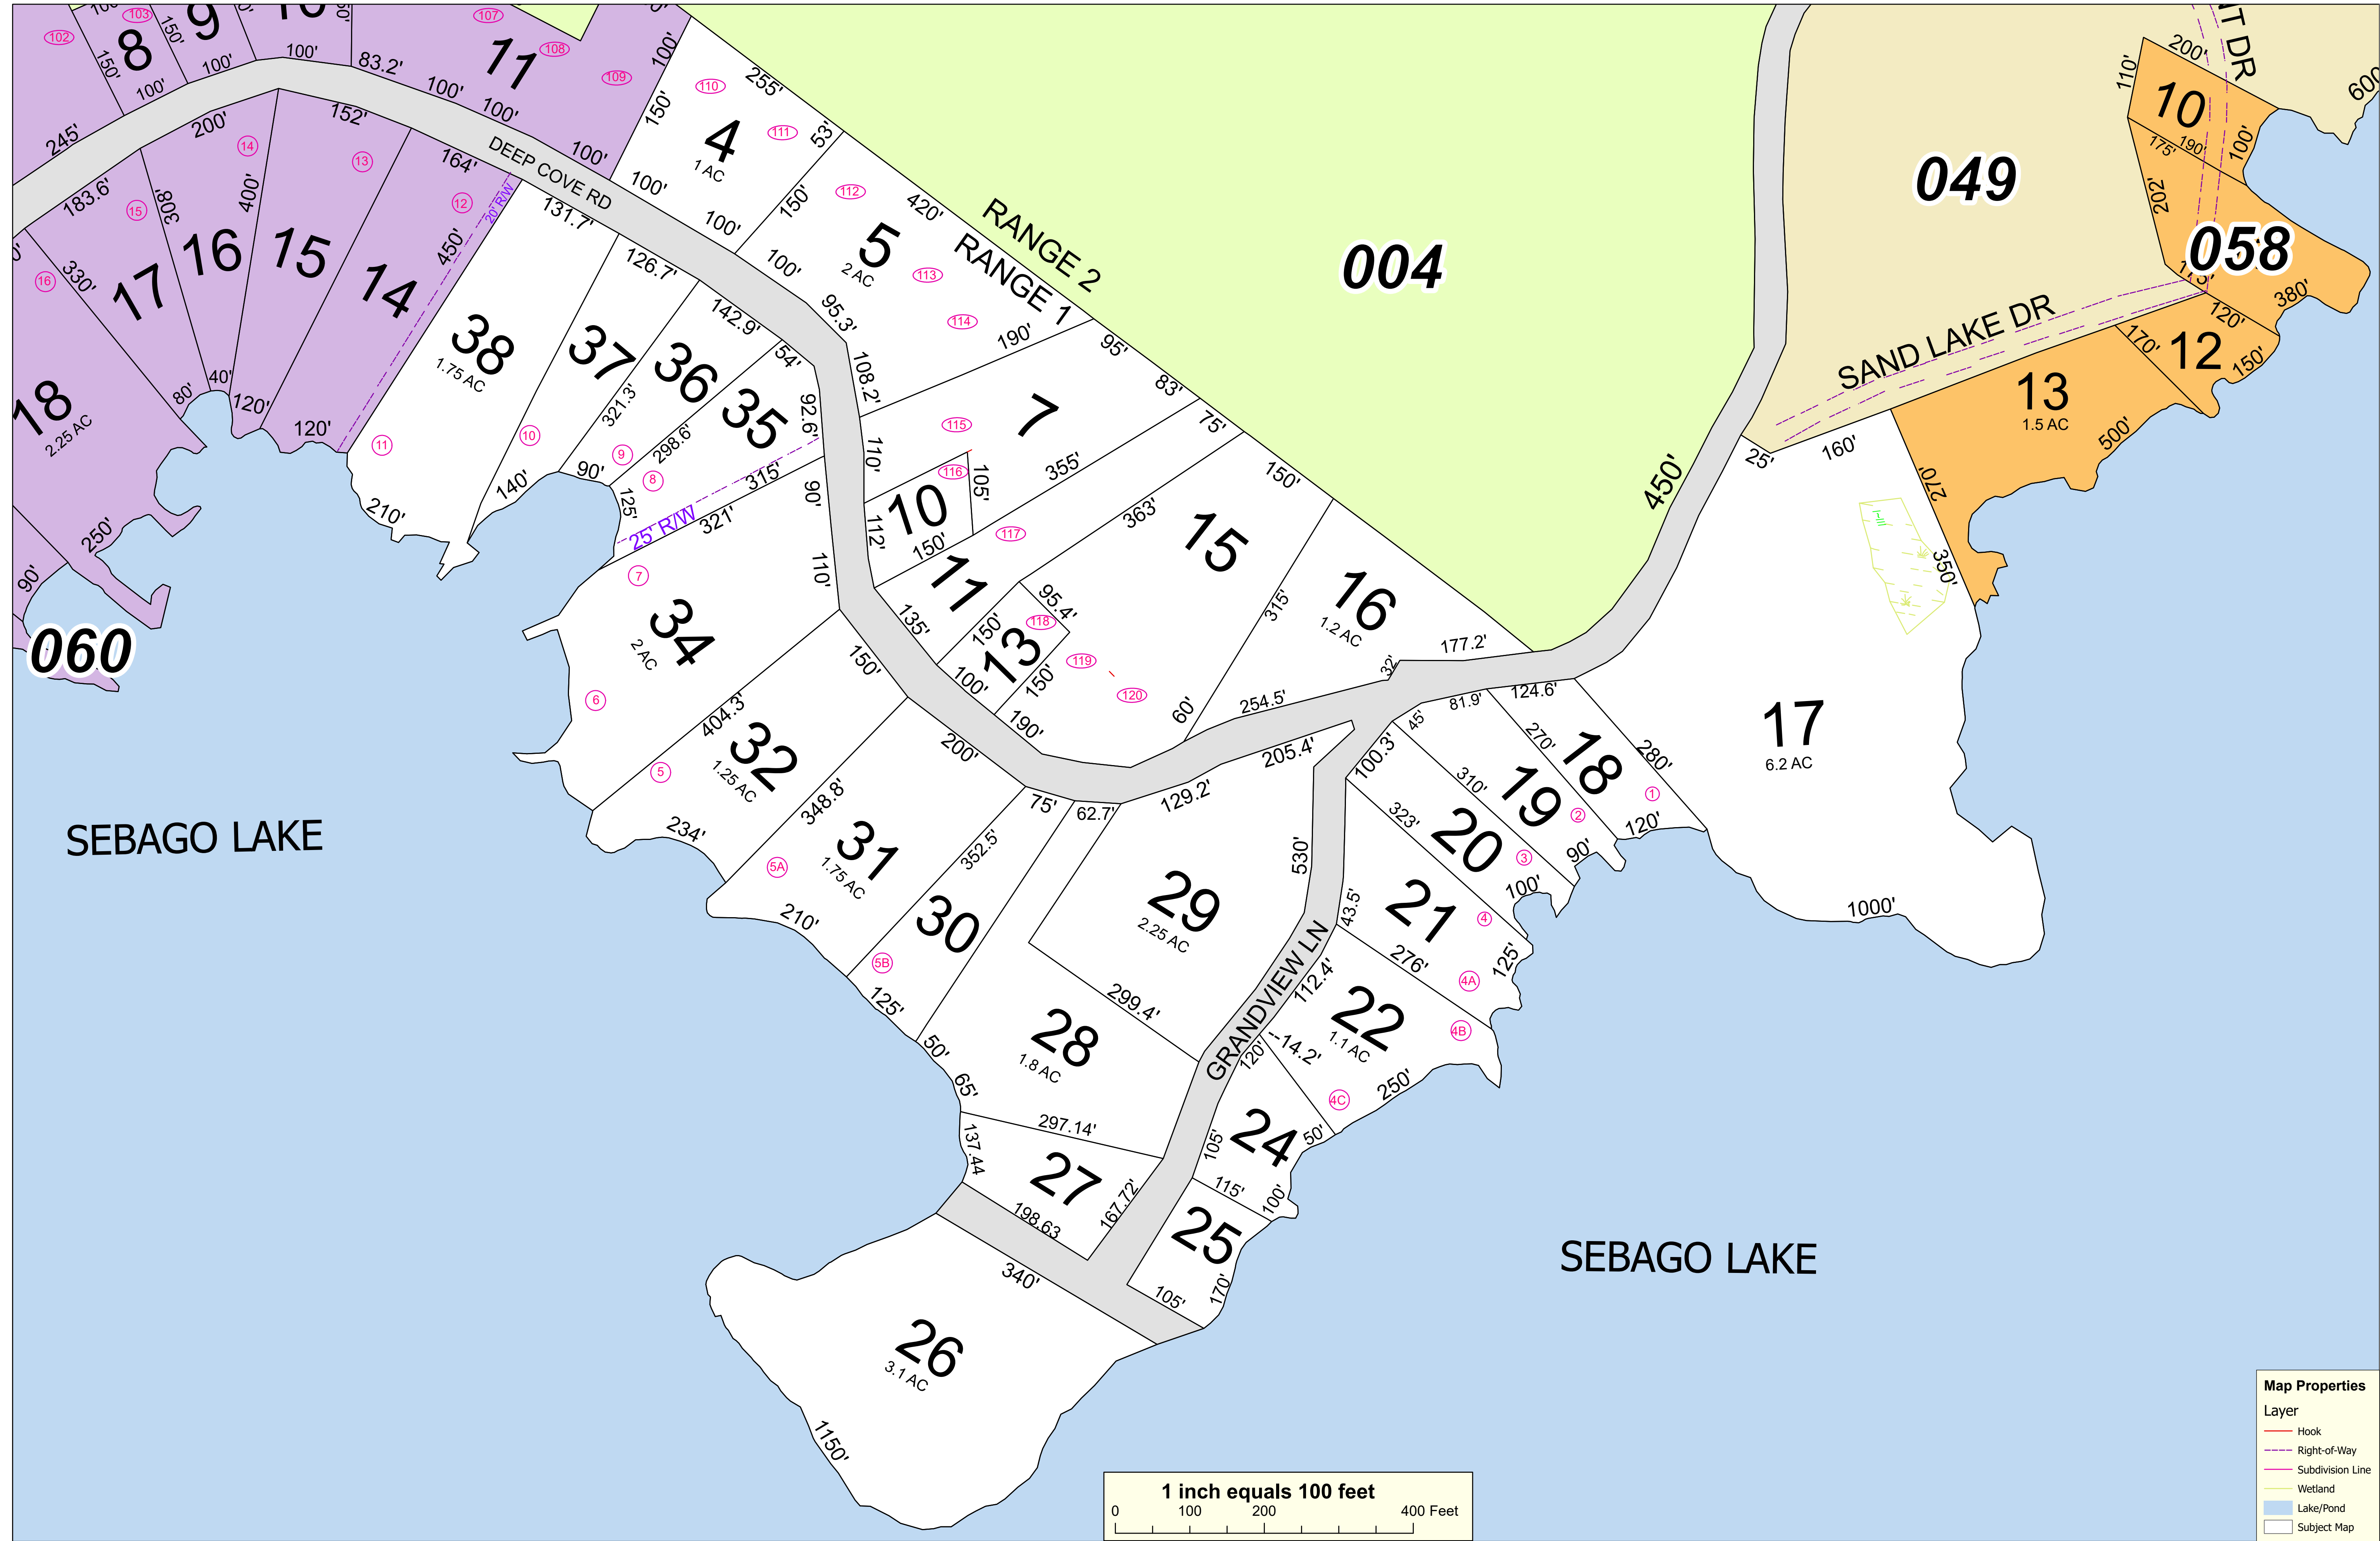

THIS MAP IS PREPARED FOR THE INVENTORY OF REAL PROPERTY AND THE PLANNING AND IS COMPILED FROM RECORDED DEEDS, PLATS, TAX MAPS, SURVEYS, PLANIMETRIC MAPS AND OTHER PUBLIC RECORDS AND DATA. USERS OF THIS TAX MAP ARE HEREBY NOTIFIED THAT THE FOREMENTIONED PUBLIC PRIMARY

INFORMATION SOURCES SHOULD BE CONSULTED FOR VERIFICATION OF THE INFORMATION CONTAINED IN THIS MAP. THE TOWN OF RAYMOND AND ITS MAPPING CONTRACTORS ASSUME NO LEGAL RESPONSIBILITY FOR THE INFORMATION CONTAINED HEREIN.

TOWN OF RAYMOND
Cumberland County, Maine
2022 Property Map

Sources:
Raymond Assessors' Database
Maine Office of GIS
Prepared by:
Sebago Technics, Inc.
Effective Date: April 1, 2022

Map Properties

Layer
Hook
Right-of-Way
Subdivision Line
Wetland
Lake/Pond
Subject Map

SEBAGO LAKE

SEBAGO LAKE