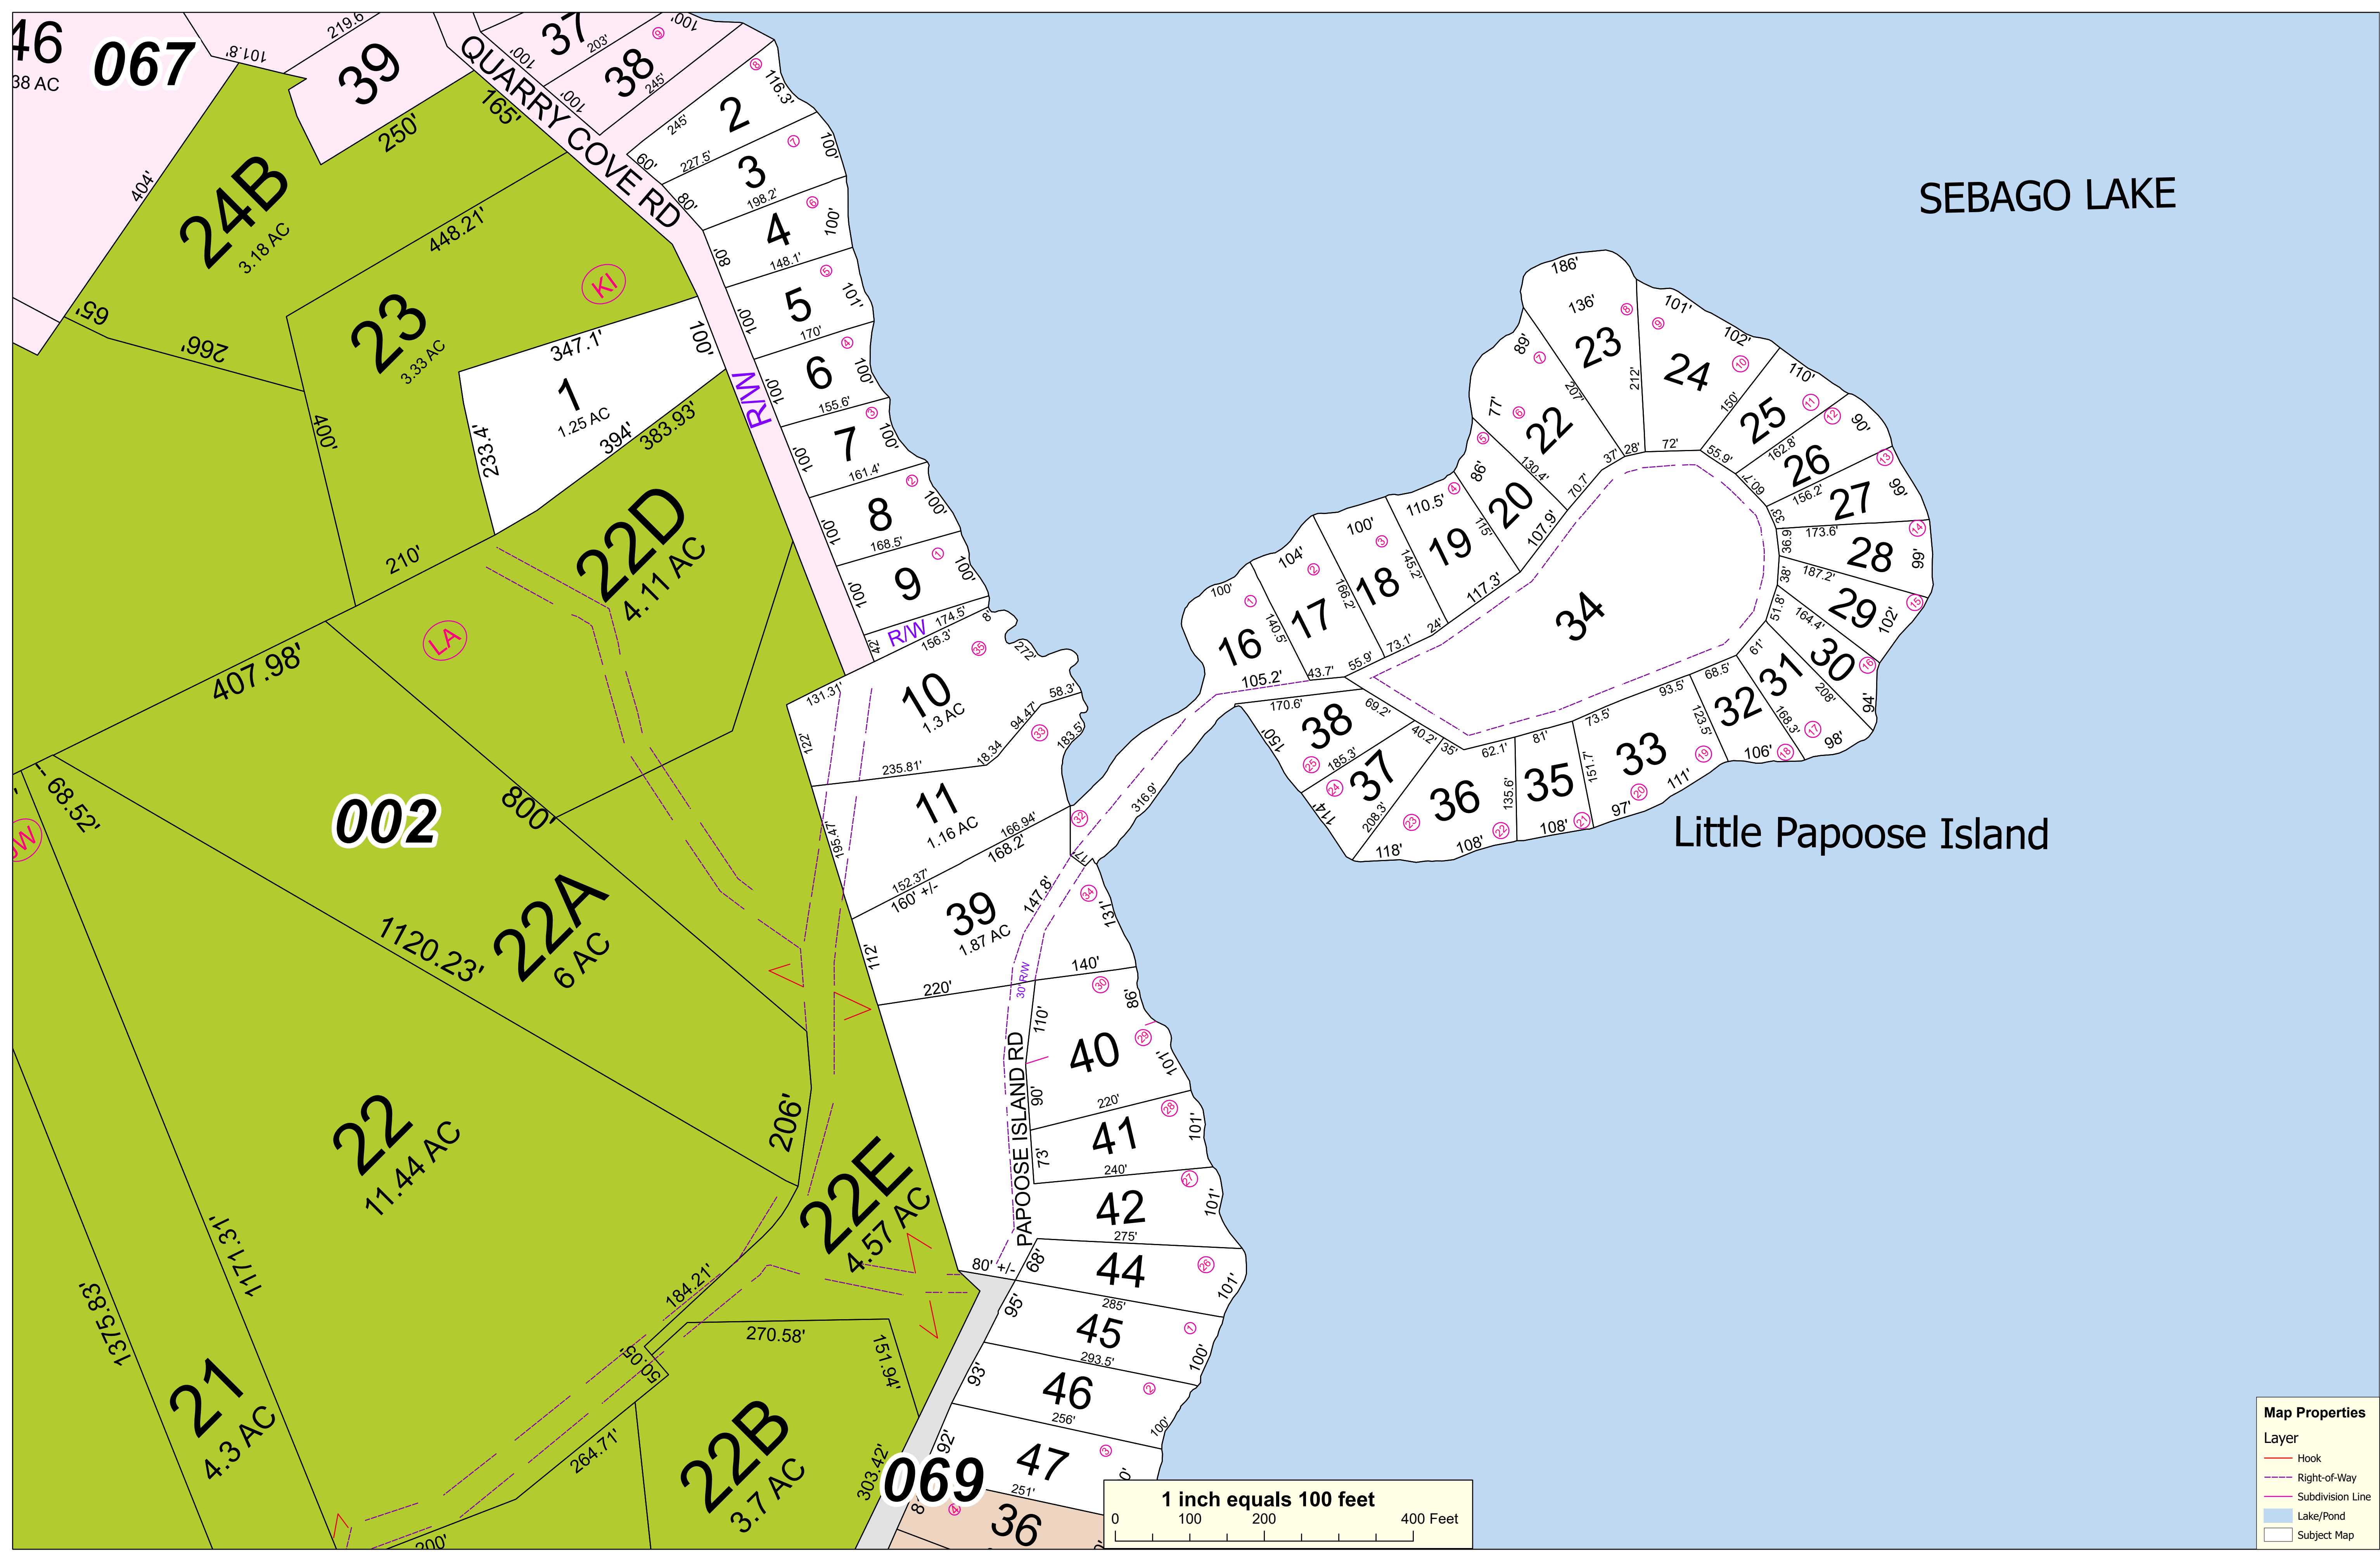

THIS MAP IS PREPARED FOR THE INVENTORY OF REAL PROPERTY AND IS COMPILED FROM RECORDED DEEDS, PLATS, TAX MAPS, SURVEYS, PLANIMETRIC MAPS AND OTHER PUBLIC RECORDS AND DATA. USERS OF THIS TAX MAP ARE HEREBY NOTIFIED THAT THE FOREMENTIONED PUBLIC PRIMARY INFORMATION SOURCES SHOULD BE CONSULTED FOR VERIFICATION OF THE INFORMATION CONTAINED ON THIS MAP. THE TOWN OF RAYMOND AND ITS MAPPING CONTRACTORS ASSUME NO LEGAL RESPONSIBILITY FOR THE INFORMATION CONTAINED HEREIN.

TOWN OF RAYMOND
Cumberland County, Maine
2022 Property Map

Sources:
 Raymond Assessors Database
 Maine Office of GIS
 Prepared by:
 Sebago Technics, Inc.
 Effective Date: April 1, 2022

Map 68

SEBAGO LAKE

Little Papoose Island

Map Properties

Layer	
	Hook
	Right-of-Way
	Subdivision Line
	Lake/Pond
	Subject Map