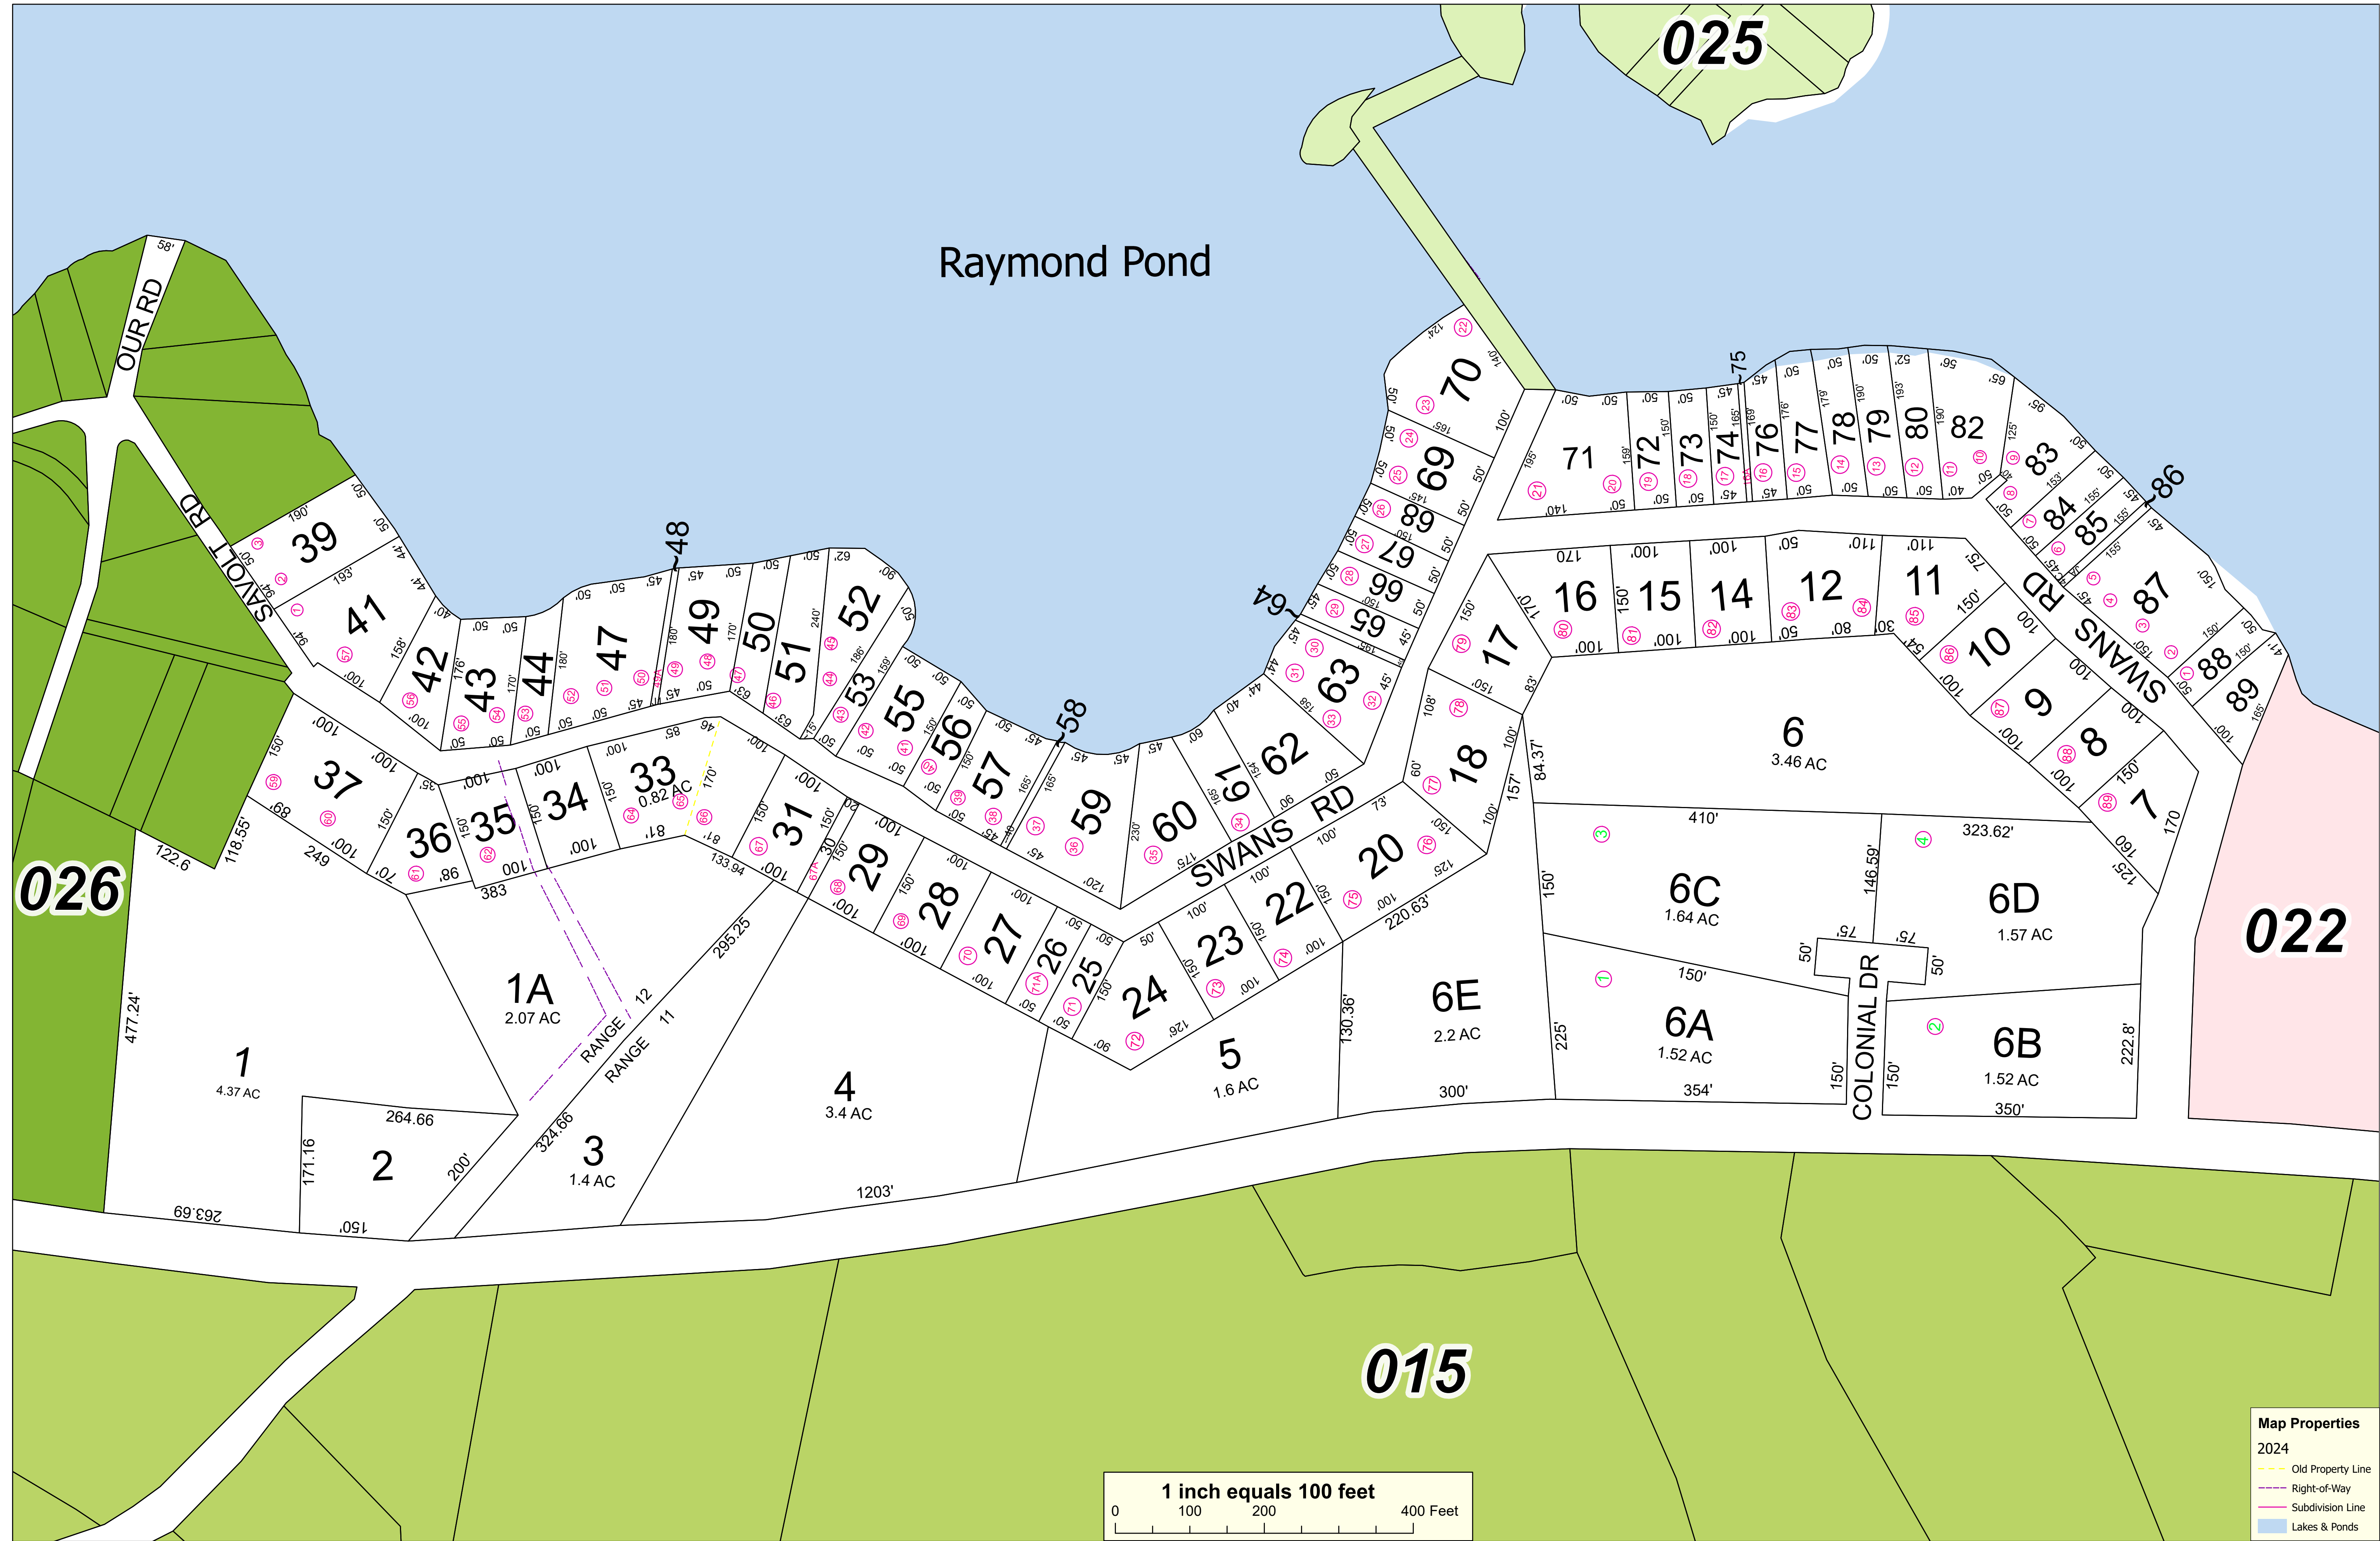

THIS MAP IS PREPARED FOR THE INVENTORY OF REAL PROPERTY WITHIN THE TOWN OF RAYMOND AND IS COMPILED FROM RECORDED DEEDS, PLANS, TAX MAPS, SURVEYS, PLANNING, AND OTHER AVAILABLE RECORDS AND DATA. THE TOWN OF RAYMOND ASSUMES NO LEGAL RESPONSIBILITY FOR THE INFORMATION CONTAINED HEREIN.

TOWN OF RAYMOND
Cumberland County, Maine
2025 Property Map

Sources:
 Raymond Assessor's Database
 Maine Office of GIS
 Prepared by:
SEBAGO
 Effective Date: April 1, 2024

Raymond Pond

- Map Properties**
- 2024
 - Old Property Line
 - Right-of-Way
 - Subdivision Line
 - Lakes & Ponds