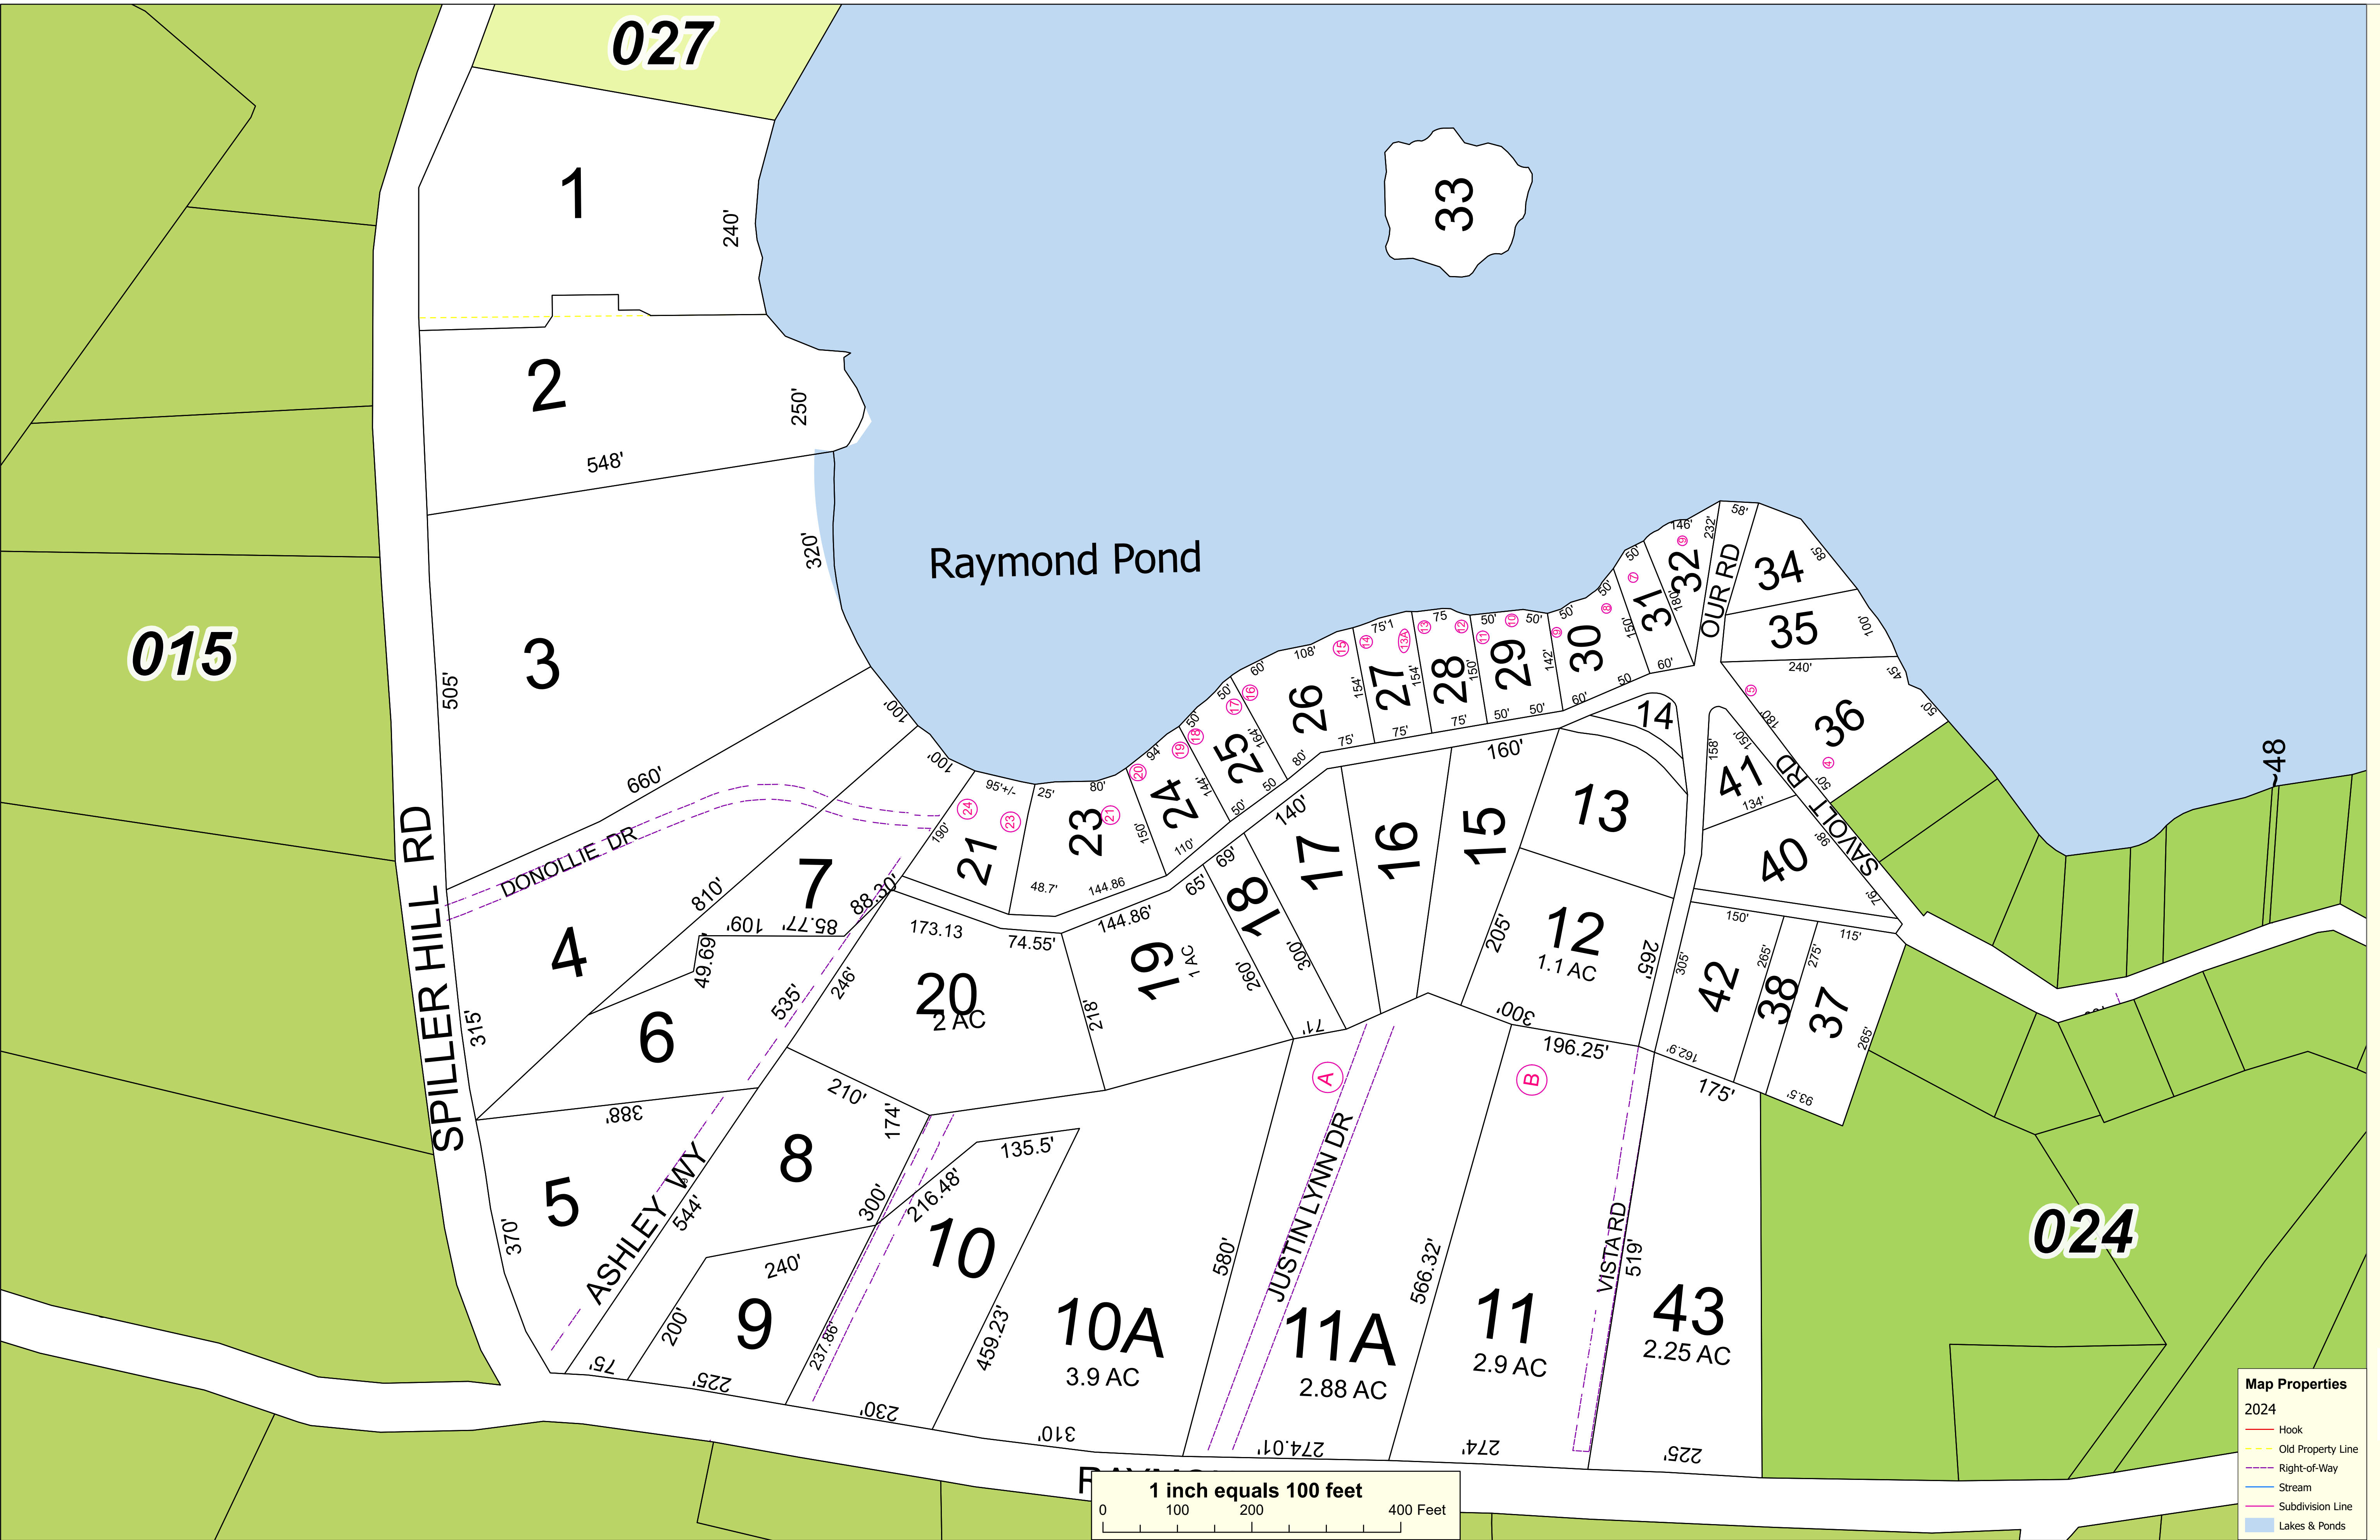

THIS MAP IS PREPARED FOR THE INVENTORY OF REAL PROPERTY WITHIN THE TOWN OF RAYMOND AND IS COMPILED FROM RECORDED DEEDS, PLATS, TAX MAPS, SURVEYS, PLANNING AND MAPS OF THE TOWN OF RAYMOND AND DATA FROM THE PUBLIC RECORDS AND OTHER SOURCES. THE TOWN OF RAYMOND ASSUMES NO LEGAL RESPONSIBILITY FOR THE INFORMATION CONTAINED HEREIN.

TOWN OF RAYMOND Cumberland County, Maine 2025 Property Map

Sources:
Raymond Assessor's Database
Maine Office of GIS
Prepared by:
SEBAGO
Effective Date: April 1, 2024

Map Properties	
	Hook
	Old Property Line
	Right-of-Way
	Stream
	Subdivision Line
	Lakes & Ponds