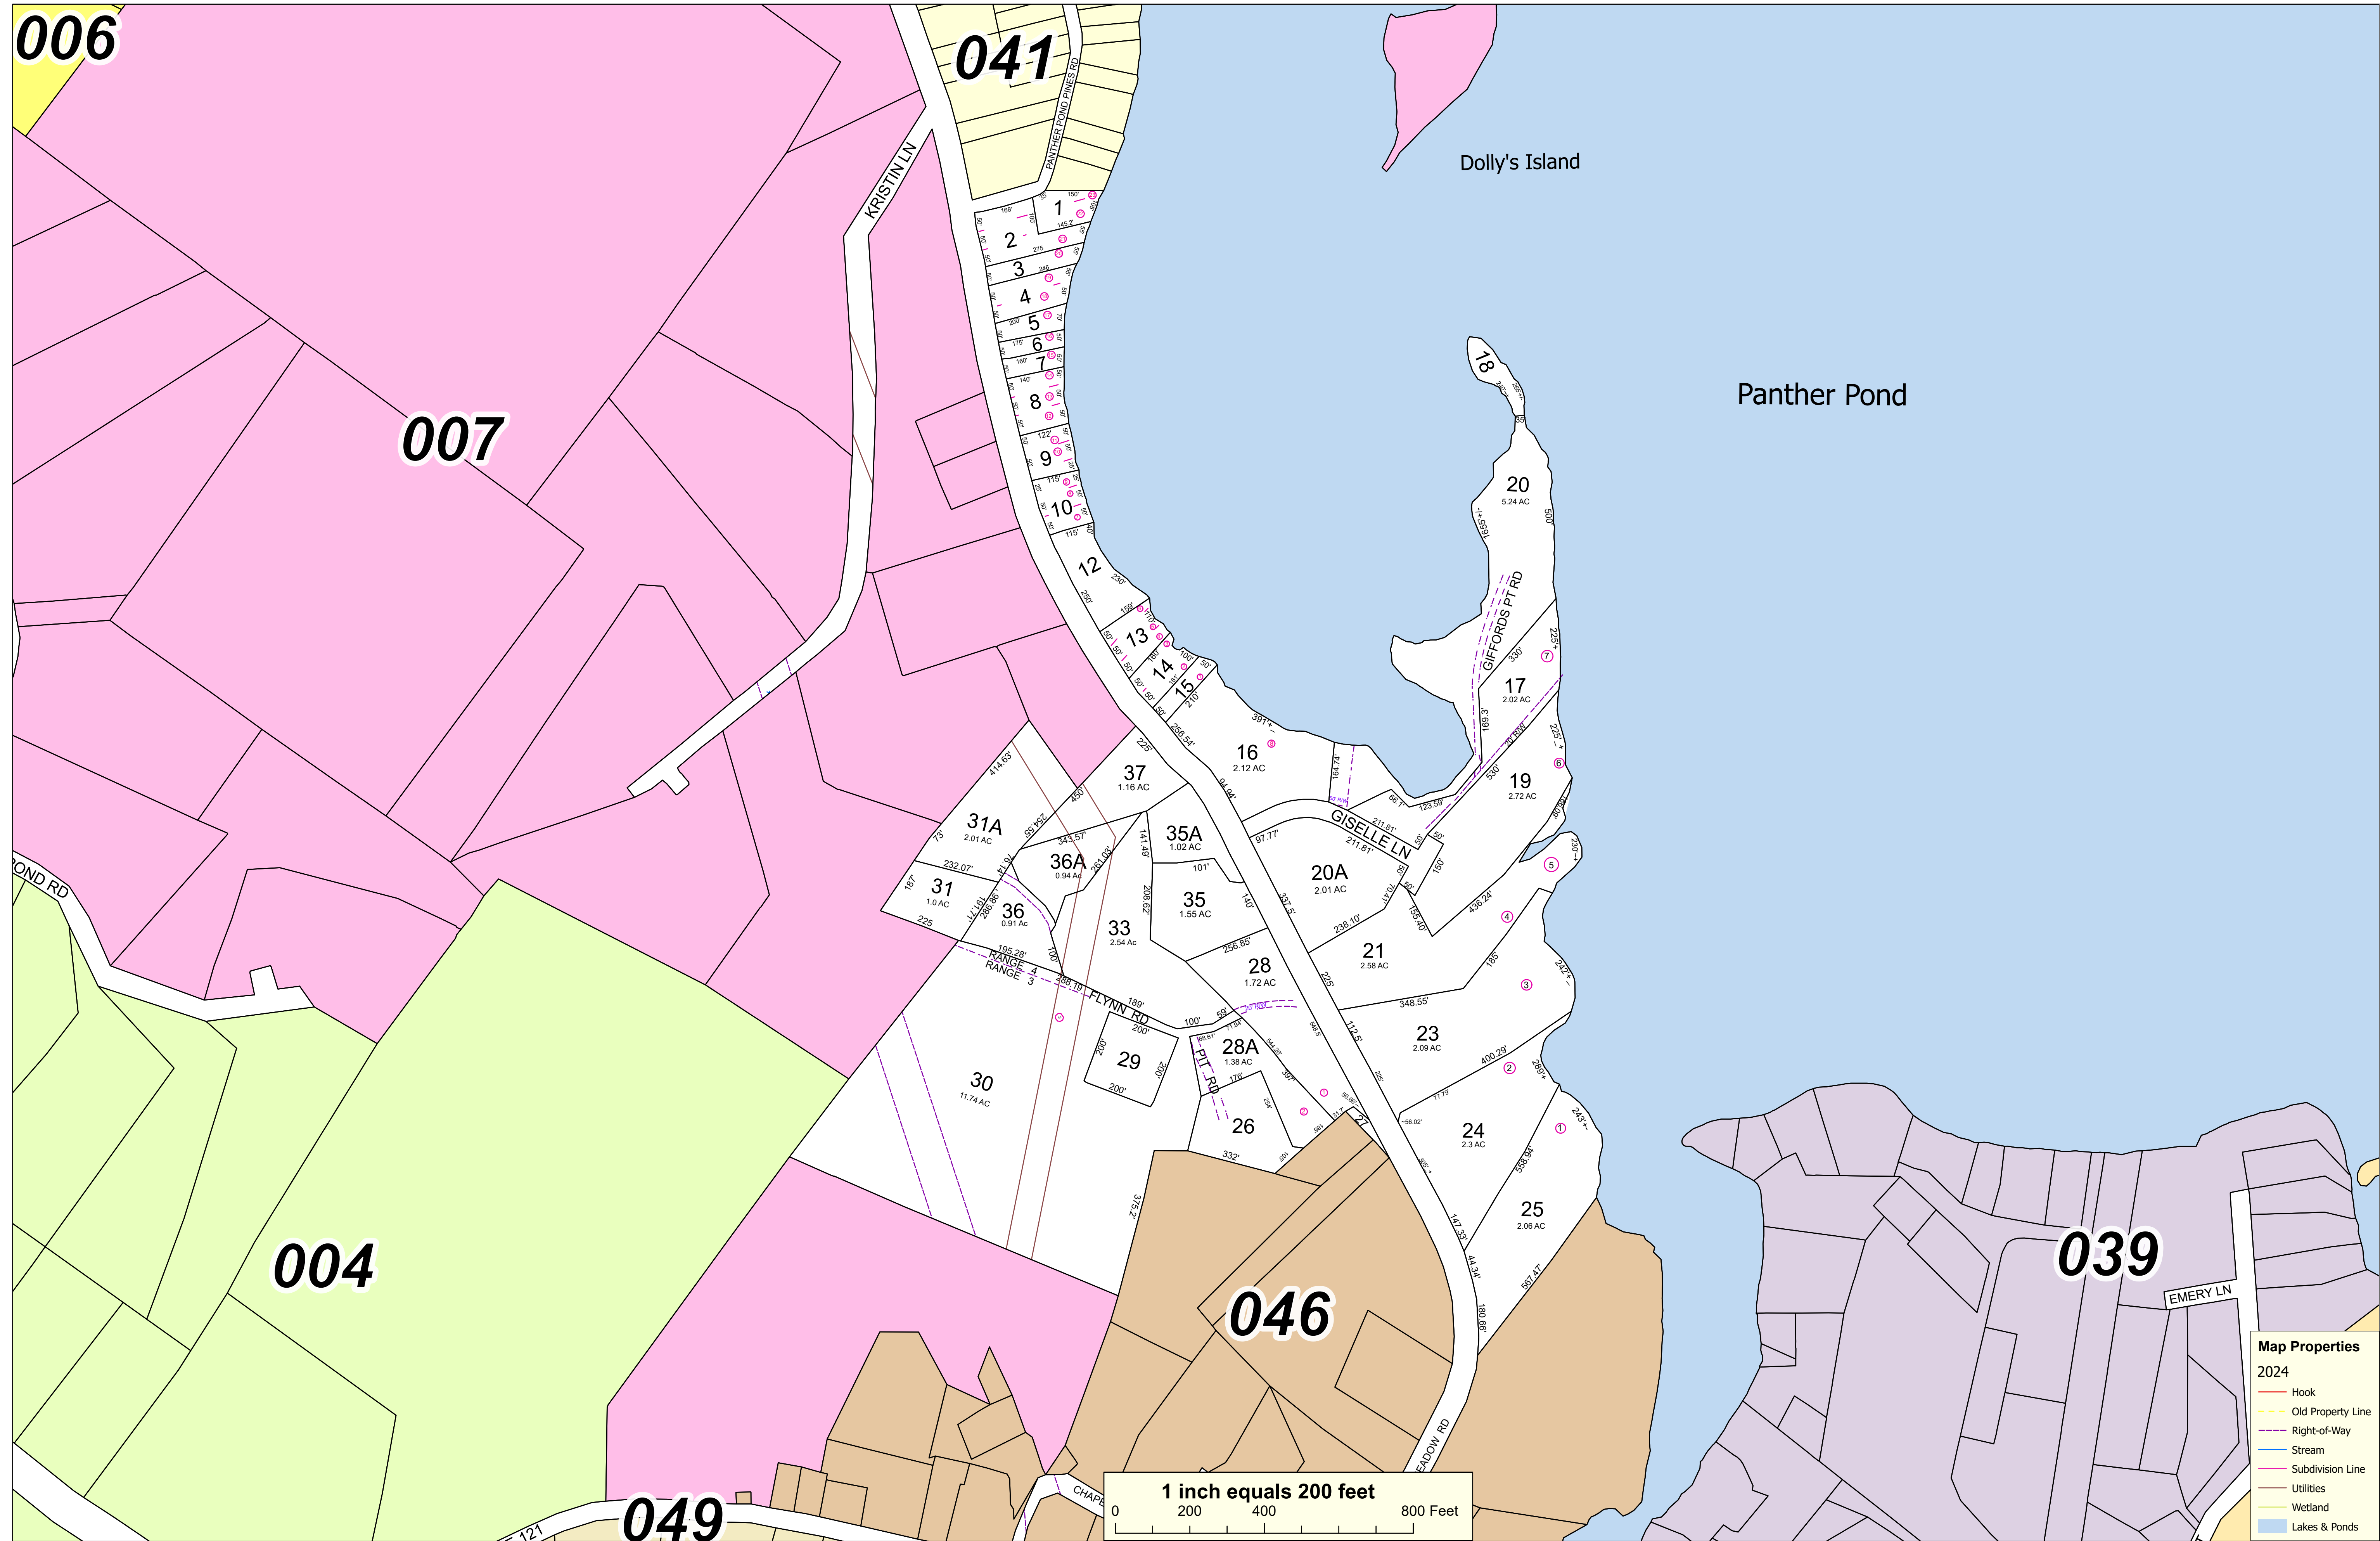

THIS MAP IS PREPARED FOR THE INVENTORY OF REAL PROPERTY WITHIN THE TOWN OF RAYMOND AND IS COMPILED FROM RECORDED DEEDS, PLANS, TAX MAPS, SURVEYS, PLANNING AND ZONING ORDINANCES AND RECORDS AND DATA FROM THE TOWN OF RAYMOND. THE TOWN OF RAYMOND ASSUMES NO LEGAL RESPONSIBILITY FOR THE INFORMATION CONTAINED HEREIN.

TOWN OF RAYMOND
Cumberland County, Maine
2025 Property Map

Sources:
 Raymond Assessor's Database
 Maine Office of GIS
 Prepared by:
SEBAGO
 Effective Date: April 1, 2024

Map 40

Map Properties
 2024

- Hook
- Old Property Line
- Right-of-Way
- Stream
- Subdivision Line
- Utilities
- Wetland
- Lakes & Ponds