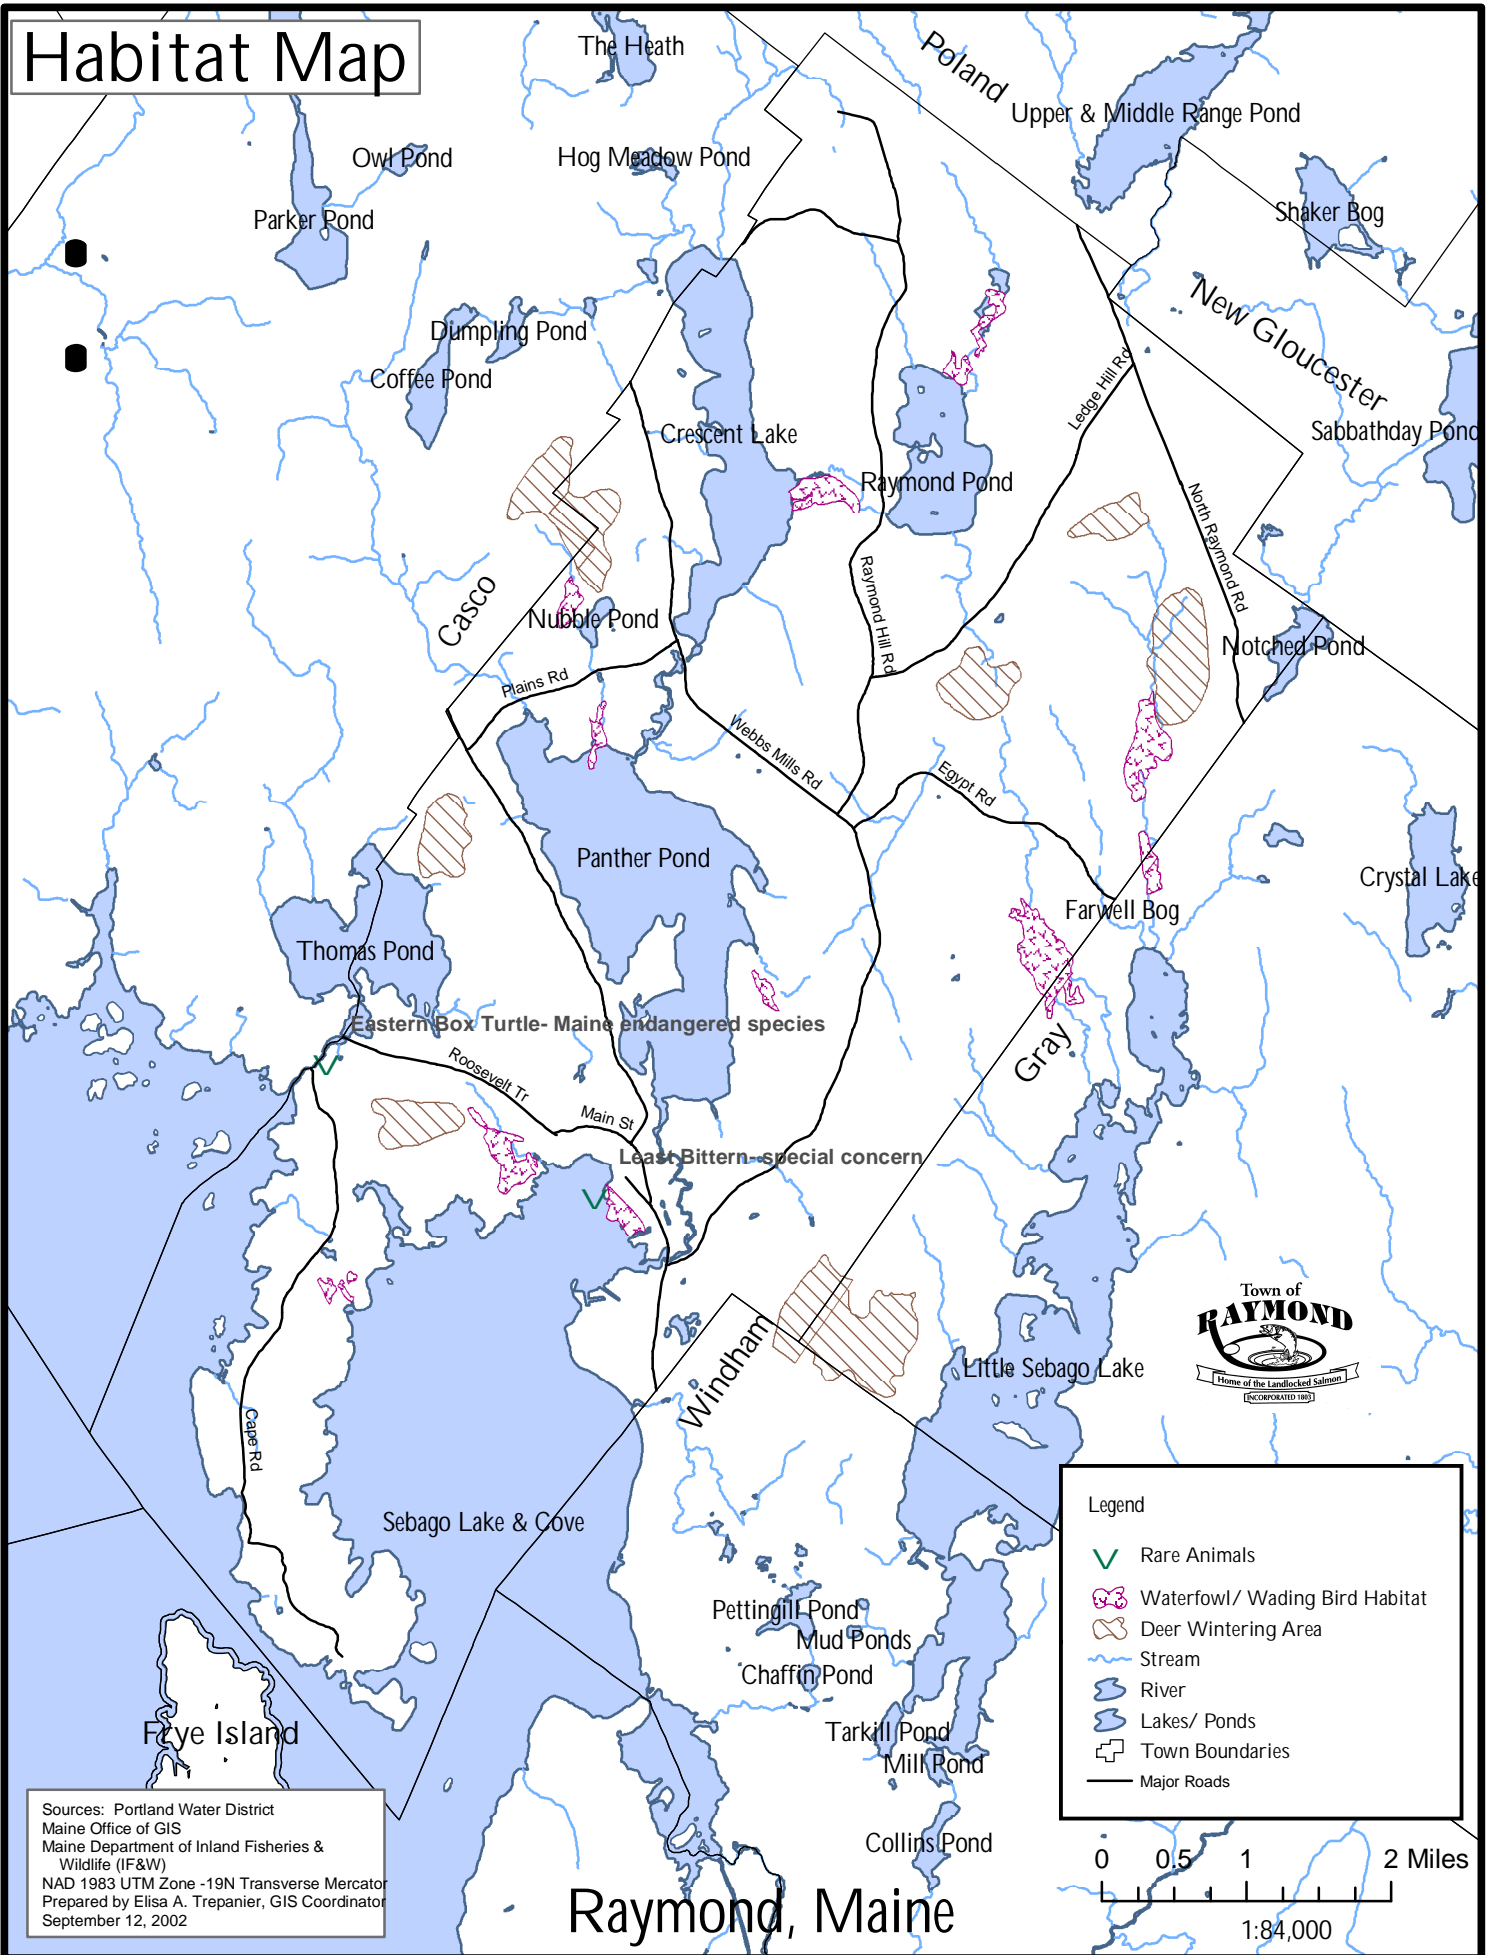

Habitat Map

Eastern Box Turtle - Maine endangered species

Least Bittern - special concern

Legend

- ✓ Rare Animals
- Waterfowl/Wading Bird Habitat
- Deer Wintering Area
- Stream
- River
- Lakes/Ponds
- Town Boundaries
- Major Roads

Sources: Portland Water District
 Maine Office of GIS
 Maine Department of Inland Fisheries & Wildlife (IF&W)
 NAD 1983 UTM Zone -19N Transverse Mercator
 Prepared by Elisa A. Trepanier, GIS Coordinator
 September 12, 2002

Raymond, Maine