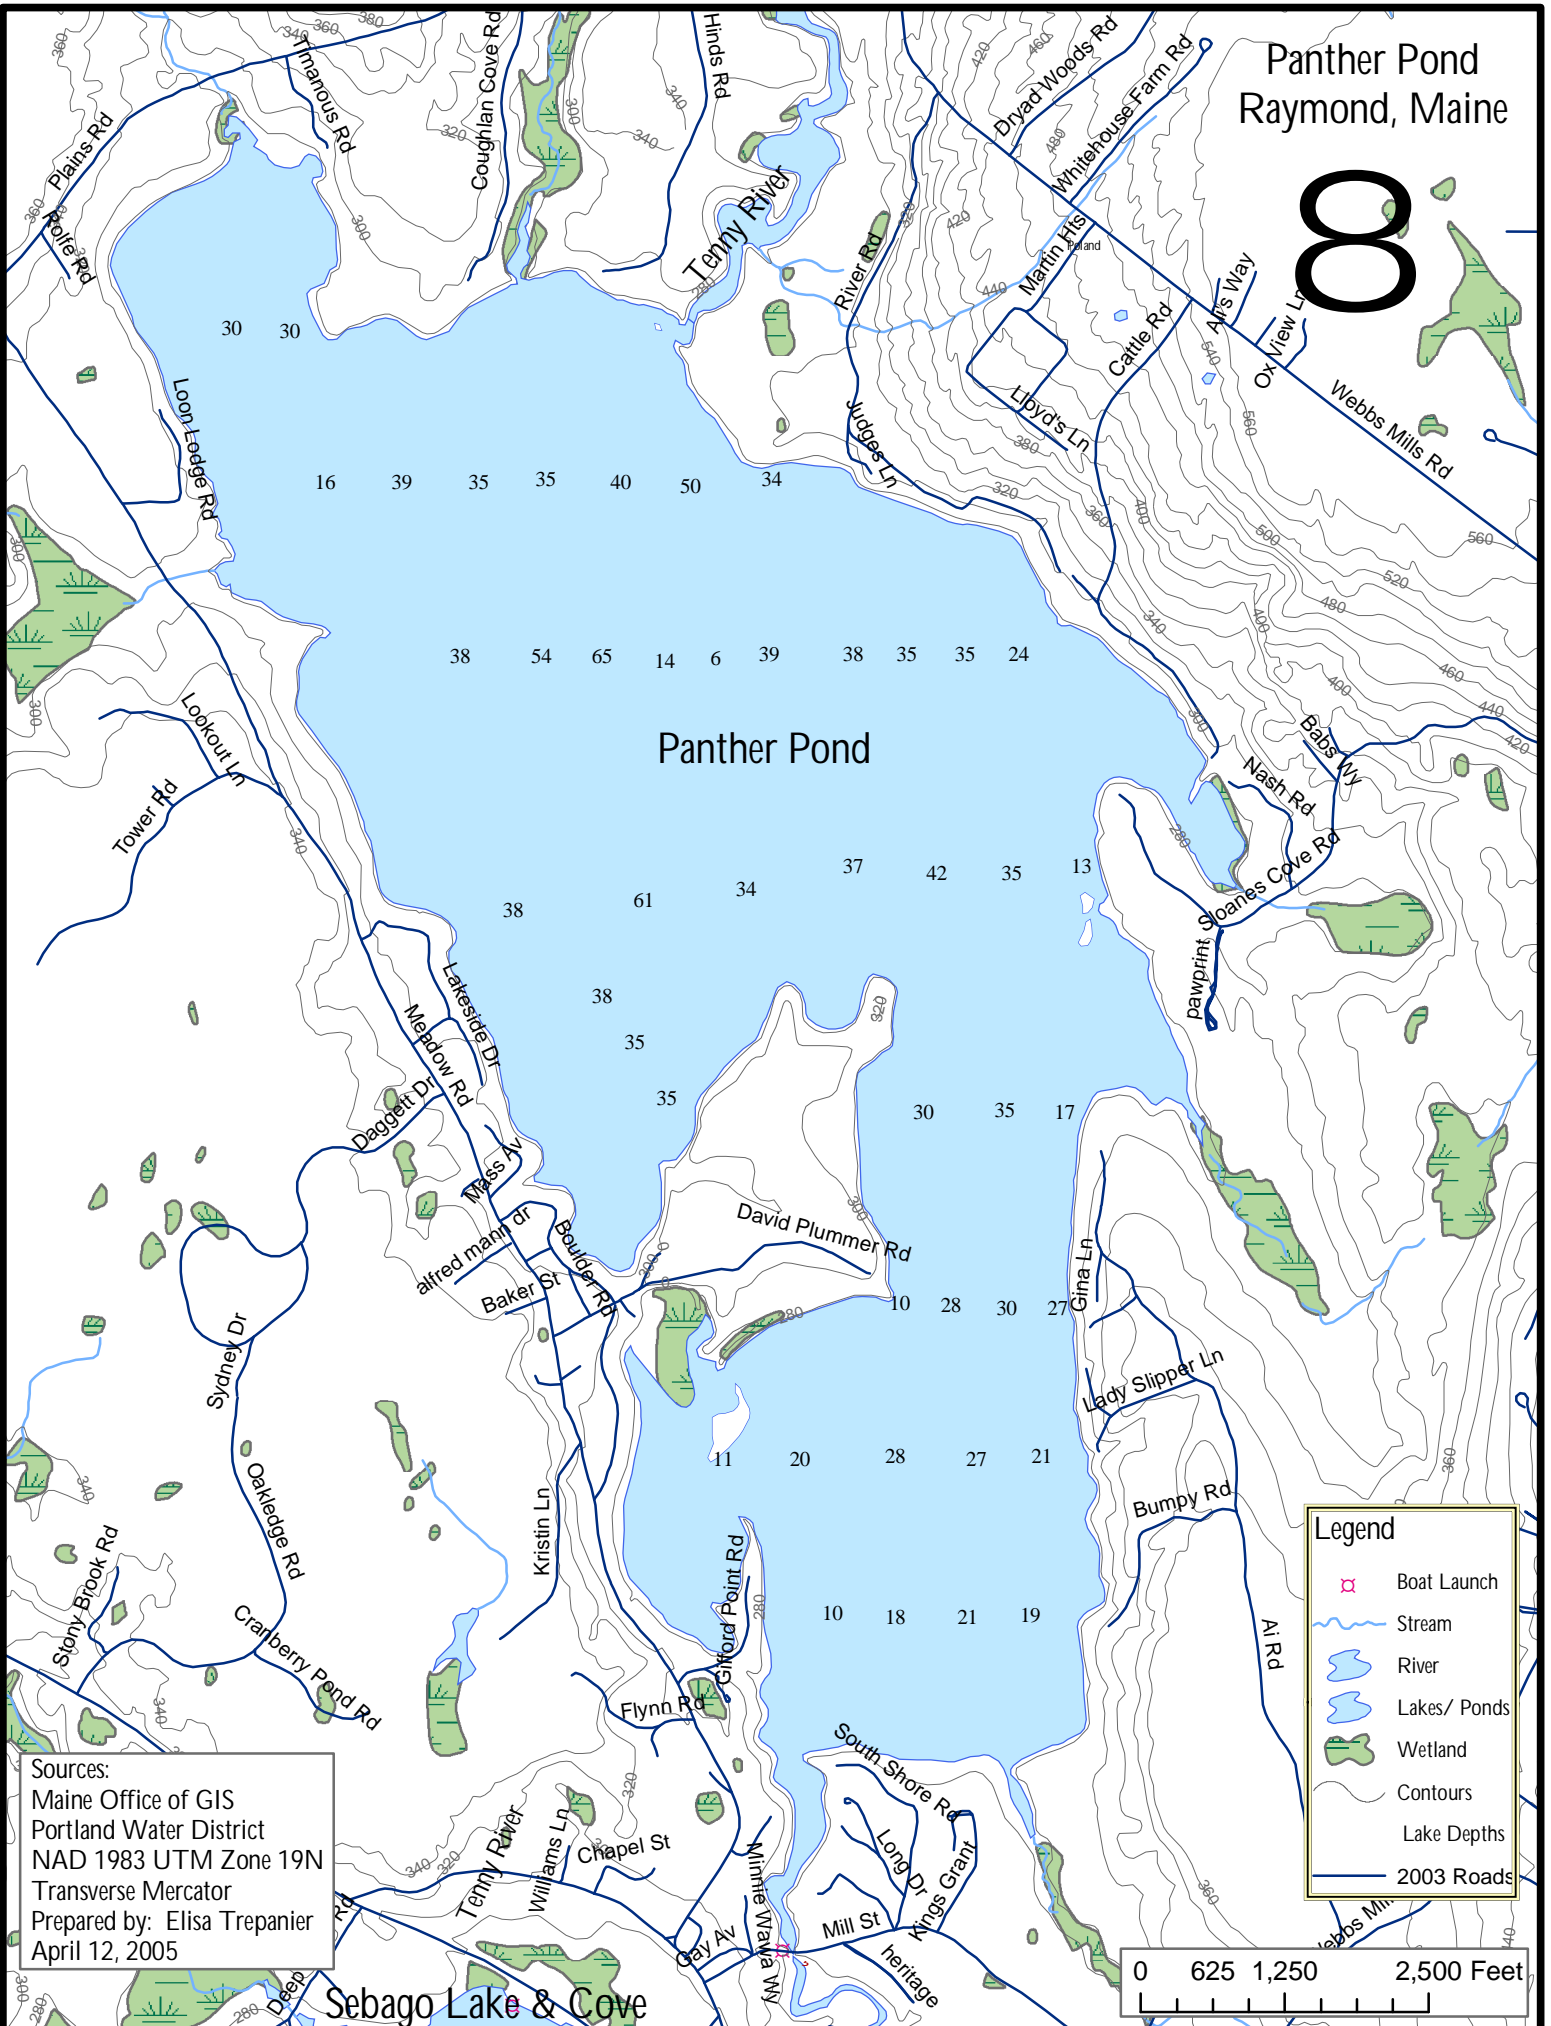

# Panther Pond Raymond, Maine

# 8

Sources:  
 Maine Office of GIS  
 Portland Water District  
 NAD 1983 UTM Zone 19N  
 Transverse Mercator  
 Prepared by: Elisa Trepanier  
 April 12, 2005

**Legend**

- Boat Launch
- Stream
- River
- Lakes/ Ponds
- Wetland
- Contours
- Lake Depths
- 2003 Roads

Sebago Lake & Cove